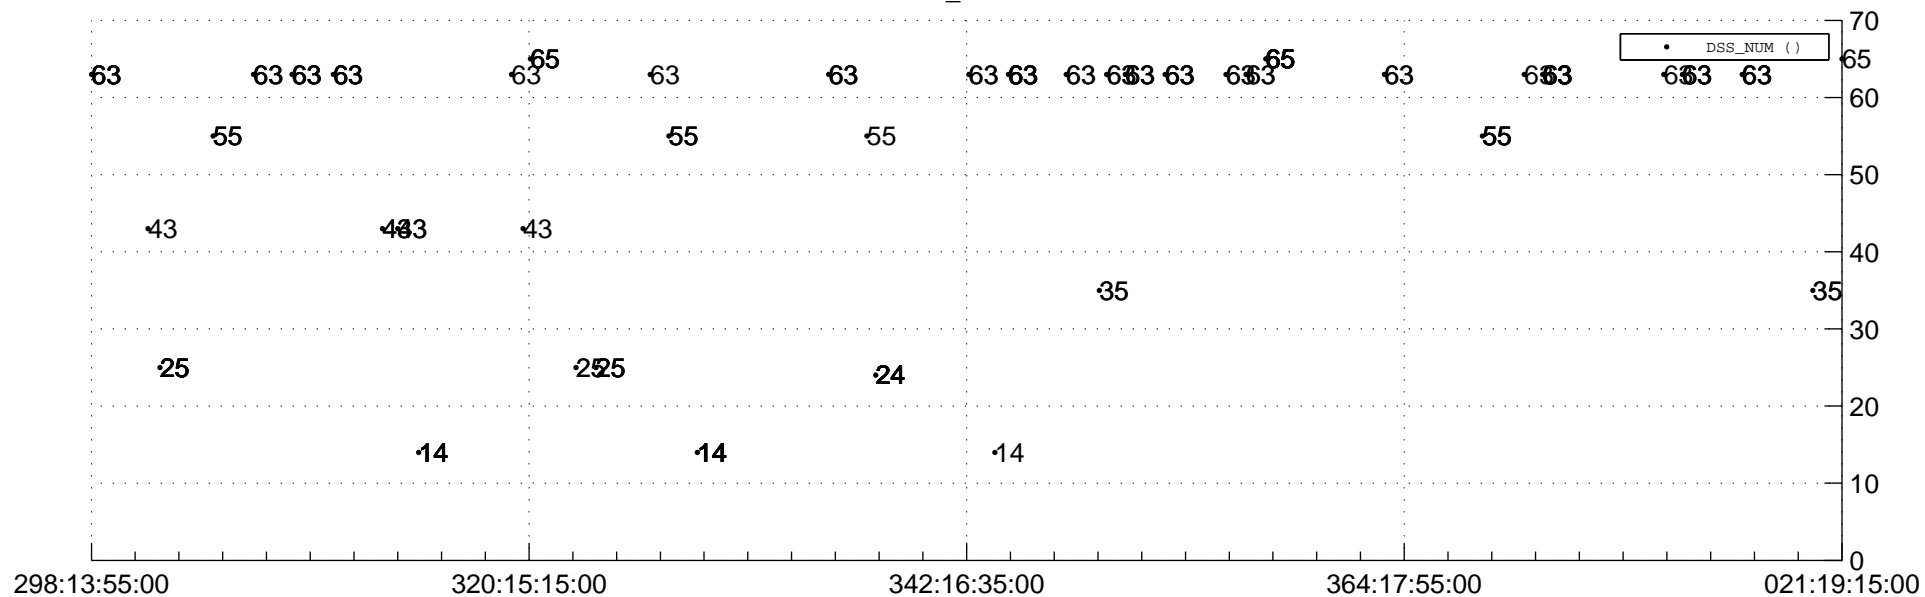

STEREO AHEAD Downlink Performance 2022:022

Number_of_Dropped_Frame

84

84

DSS_Station

Spacecraft Time (2021:298:13:55:00.000 -2022:021:19:15:00.000)

/disks/d81/project/stereo/mops/assessment/ahead/automation/output/engdump/yesterdaily/ahead_dp_2022_022.csv