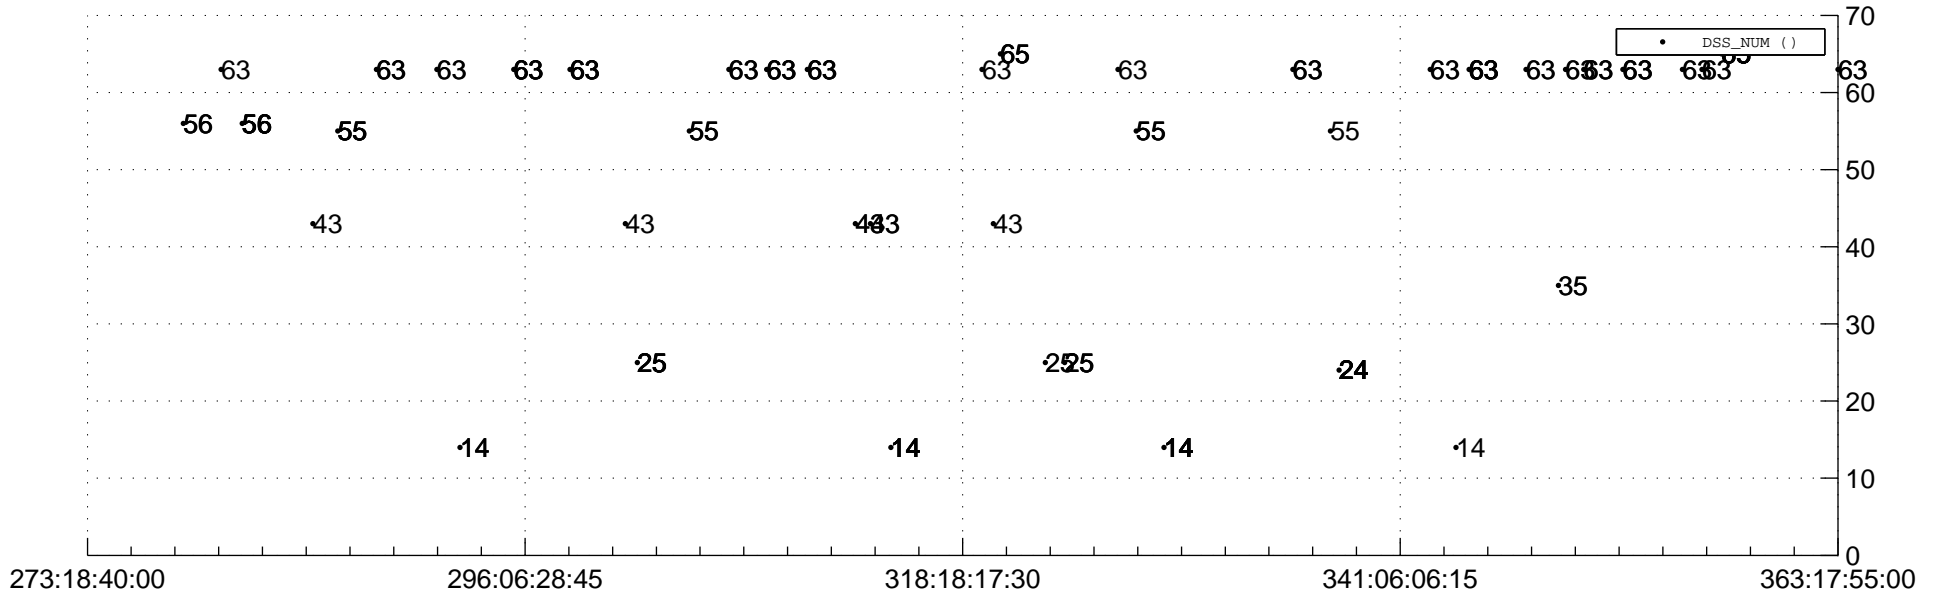

STEREO AHEAD Downlink Performance 2021:365

Number_of_Dropped_Frame

83

84

84

DSS_Station

Spacecraft Time (2021:273:18:40:00.000 -2021:363:17:55:00.000)

/disks/d81/project/stereo/mops/assessment/ahead/automation/output/engdump/yesterday/ahead_dp_2021_365.csv