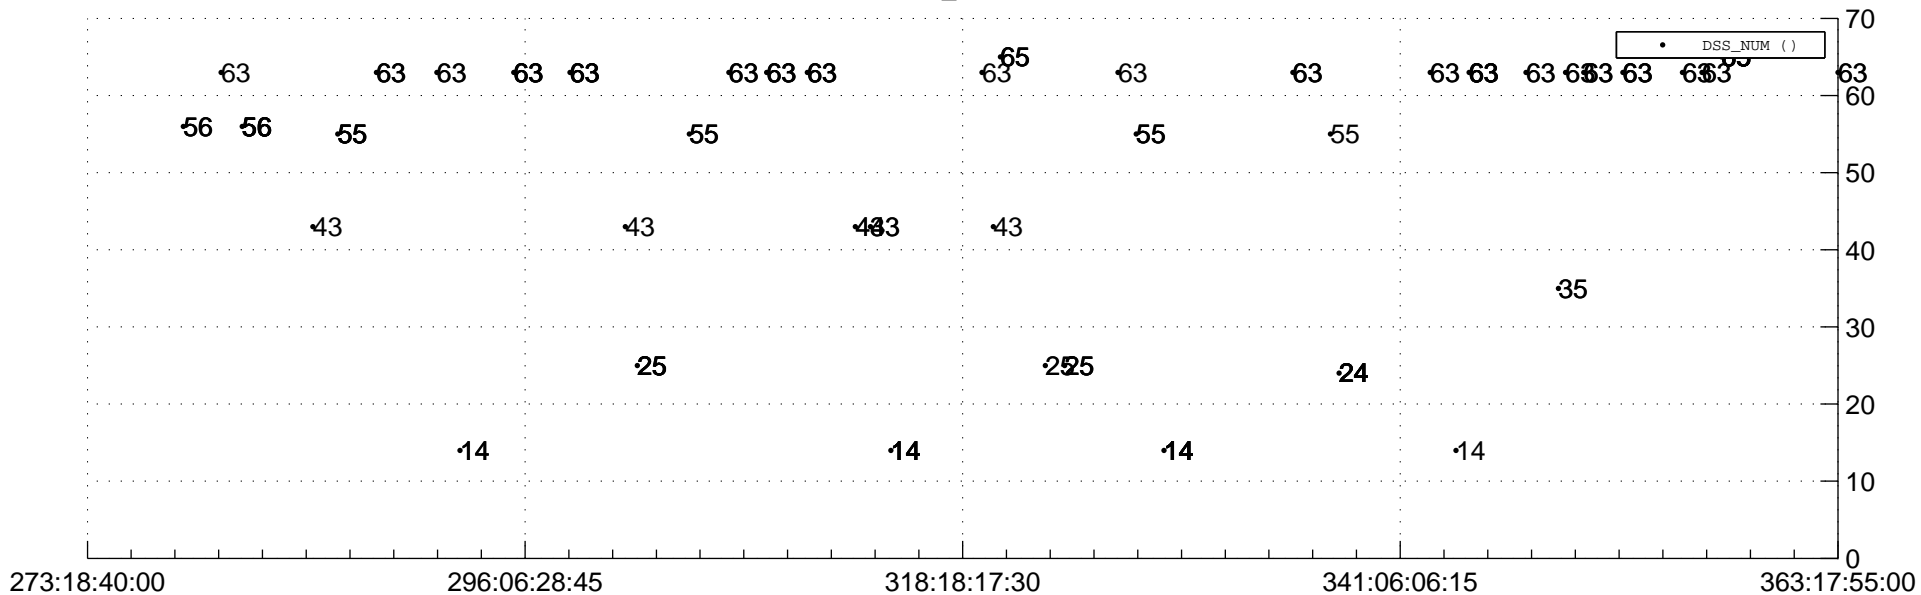

STEREO AHEAD Downlink Performance 2021:364

Number_of_Dropped_Frame

83

84

84

DSS_Station

Spacecraft Time (2021:273:18:40:00.000 -2021:363:17:55:00.000)