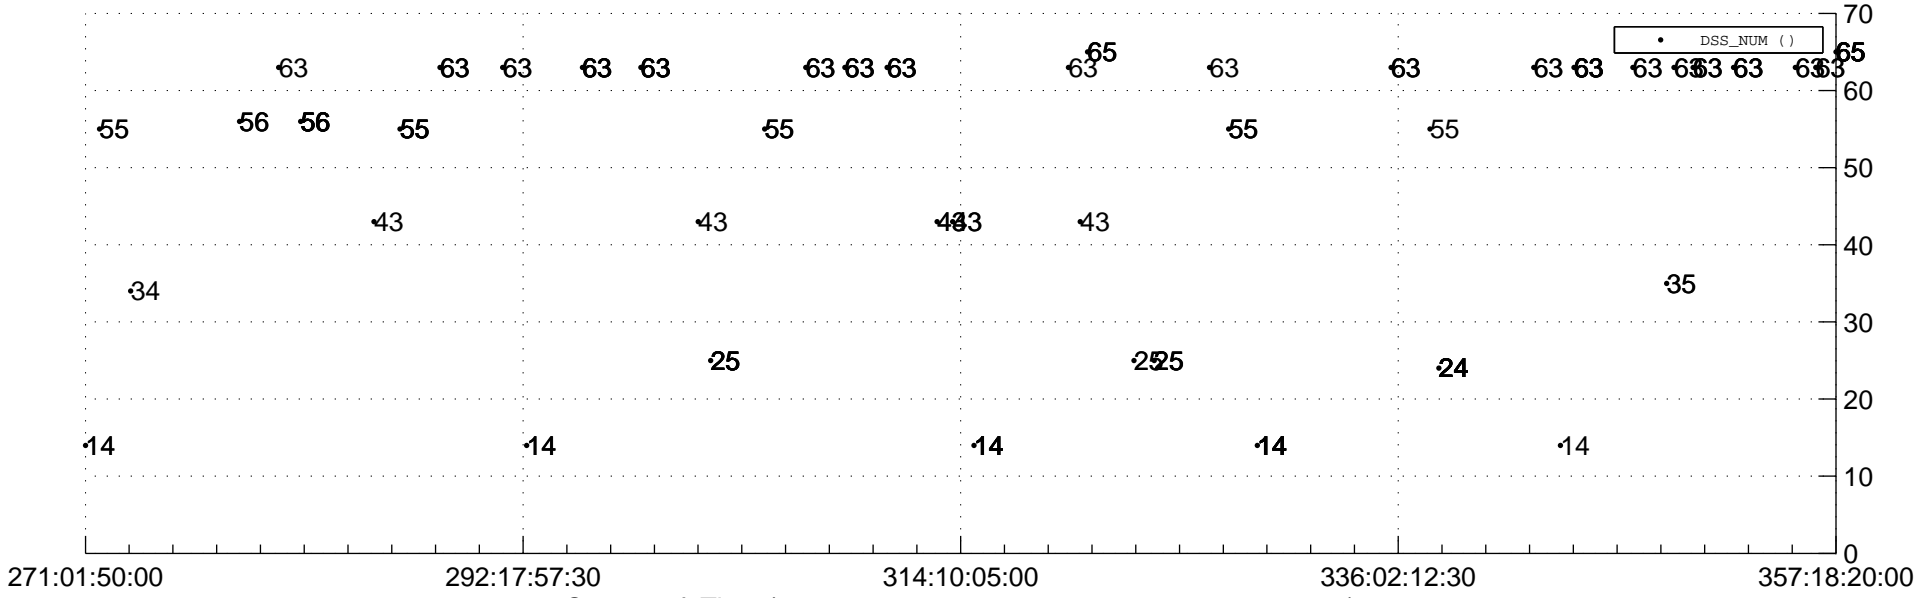

STEREO AHEAD Downlink Performance 2021:363

Number_of_Dropped_Frame

83

84

84

DSS_Station

Spacecraft Time (2021:271:01:50:00.000 –2021:357:18:20:00.000)

/disks/d81/project/stereo/mops/assessment/ahead/automation/output/engdump/yesterdaily/ahead_dp_2021_363.csv