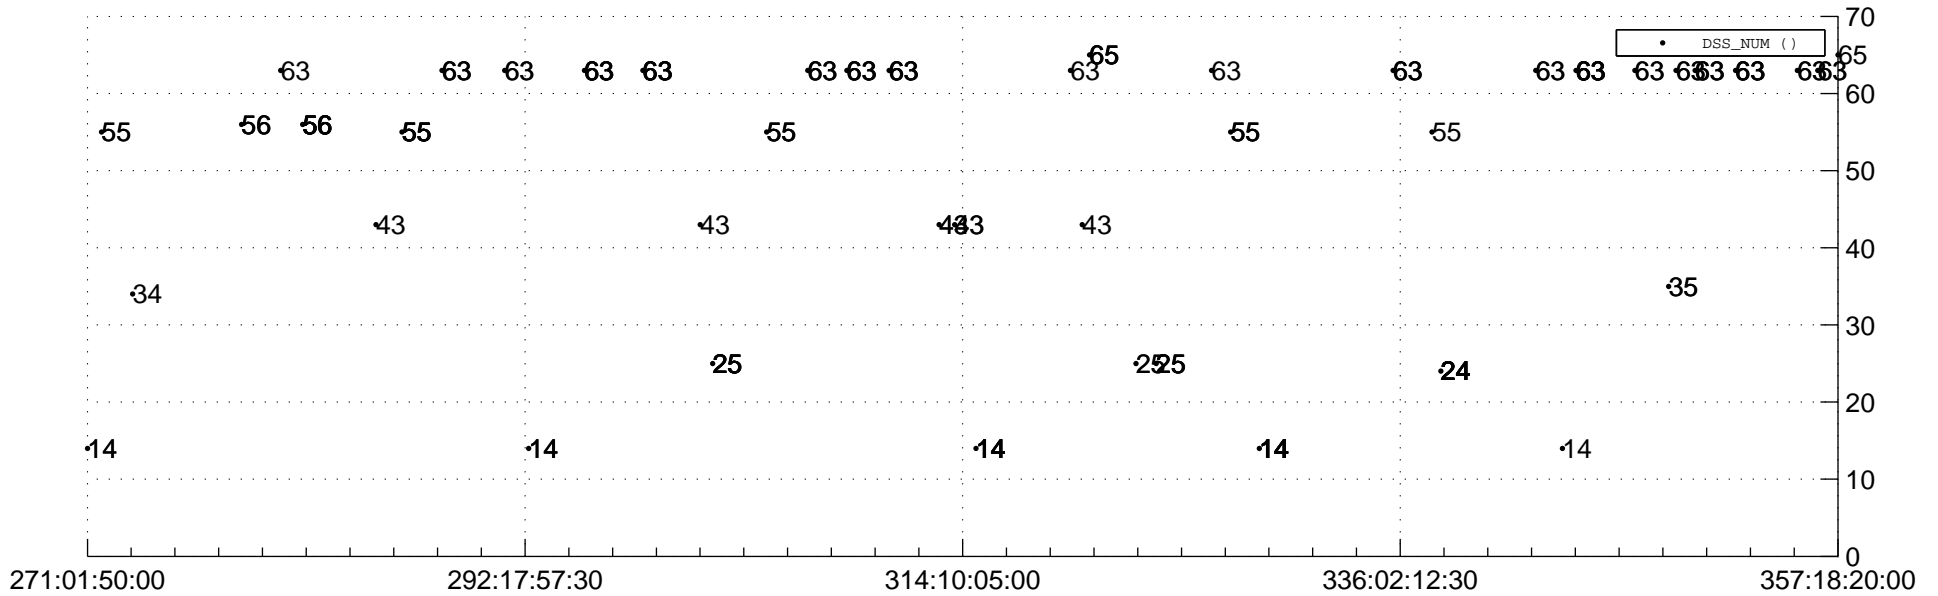

STEREO AHEAD Downlink Performance 2021:358

Number_of_Dropped_Frame

83

84

84

DSS_Station

Spacecraft Time (2021:271:01:50:00.000 -2021:357:18:20:00.000)

/disks/d81/project/stereo/mops/assessment/ahead/automation/output/engdump/yesterdaily/ahead_dp_2021_358.csv