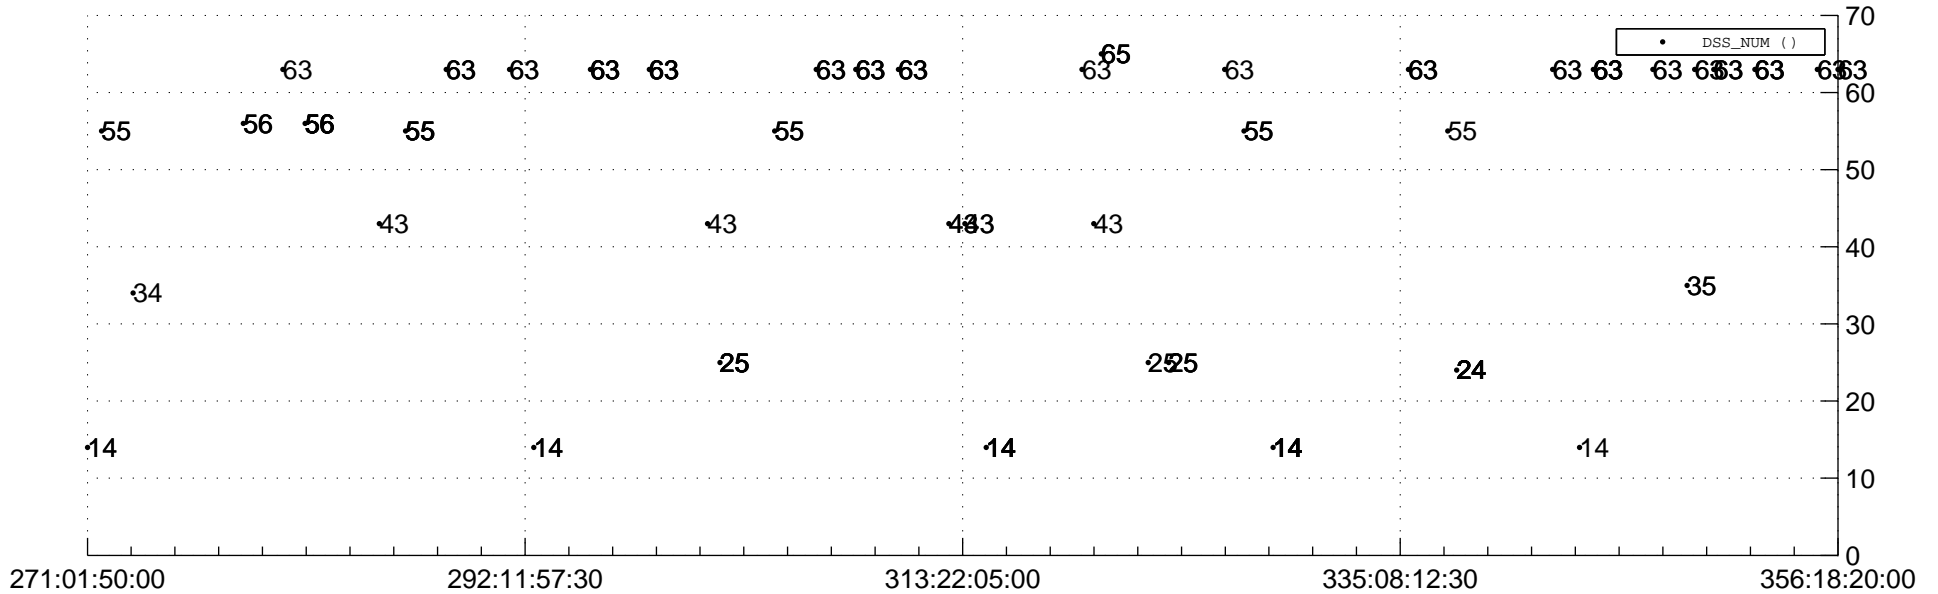

STEREO AHEAD Downlink Performance 2021:357

Number_of_Dropped_Frame

83

84

84

DSS_Station

Spacecraft Time (2021:271:01:50:00.000 -2021:356:18:20:00.000)

/disks/d81/project/stereo/mops/assessment/ahead/automation/output/engdump/yesterday/ahead_dp_2021_357.csv