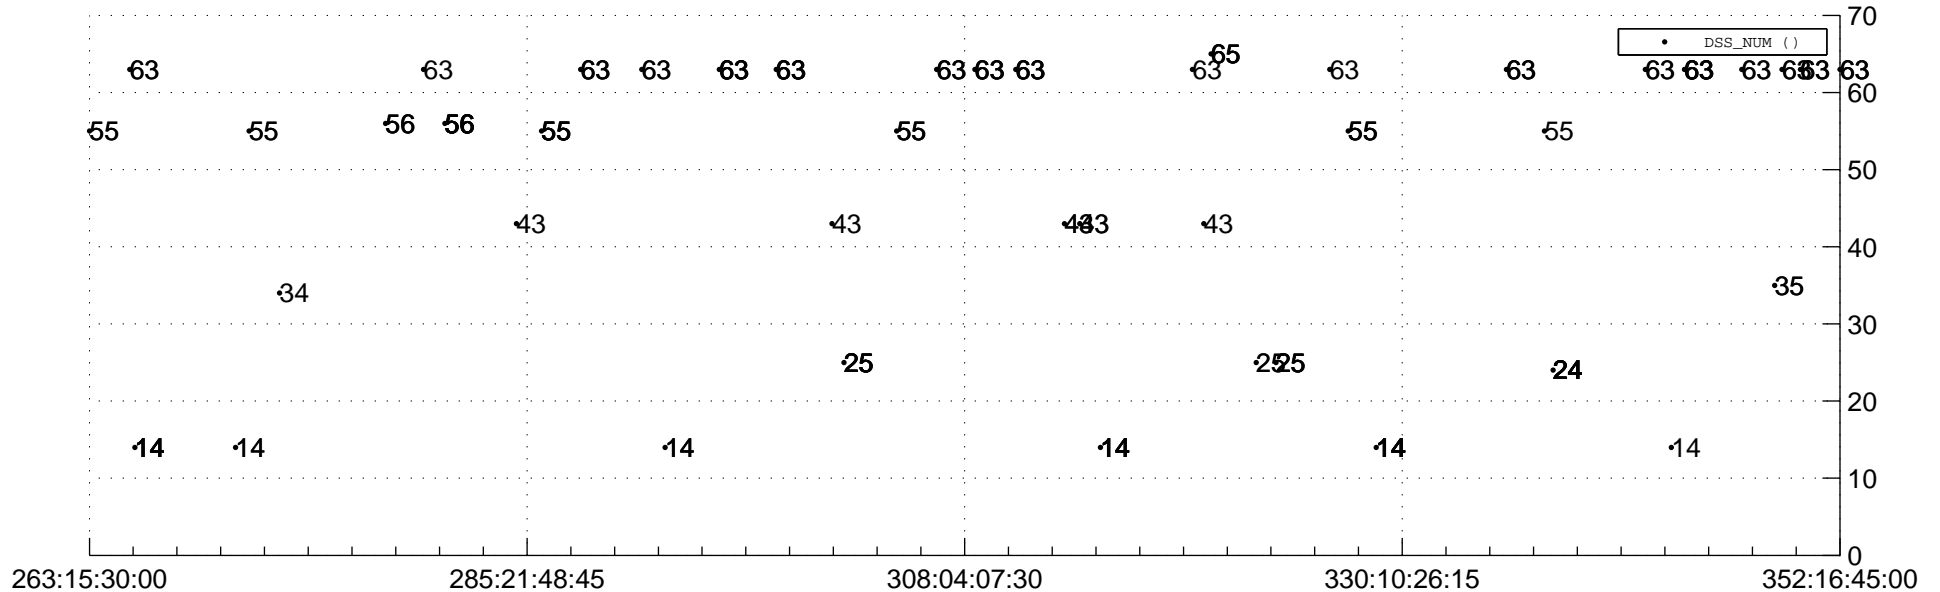

STEREO AHEAD Downlink Performance 2021:354

Number_of_Dropped_Frame

83

84

84

DSS_Station

Spacecraft Time (2021:263:15:30:00.000 -2021:352:16:45:00.000)

/disks/d81/project/stereo/mops/assessment/ahead/automation/output/engdump/yesterday/ahead_dp_2021_354.csv