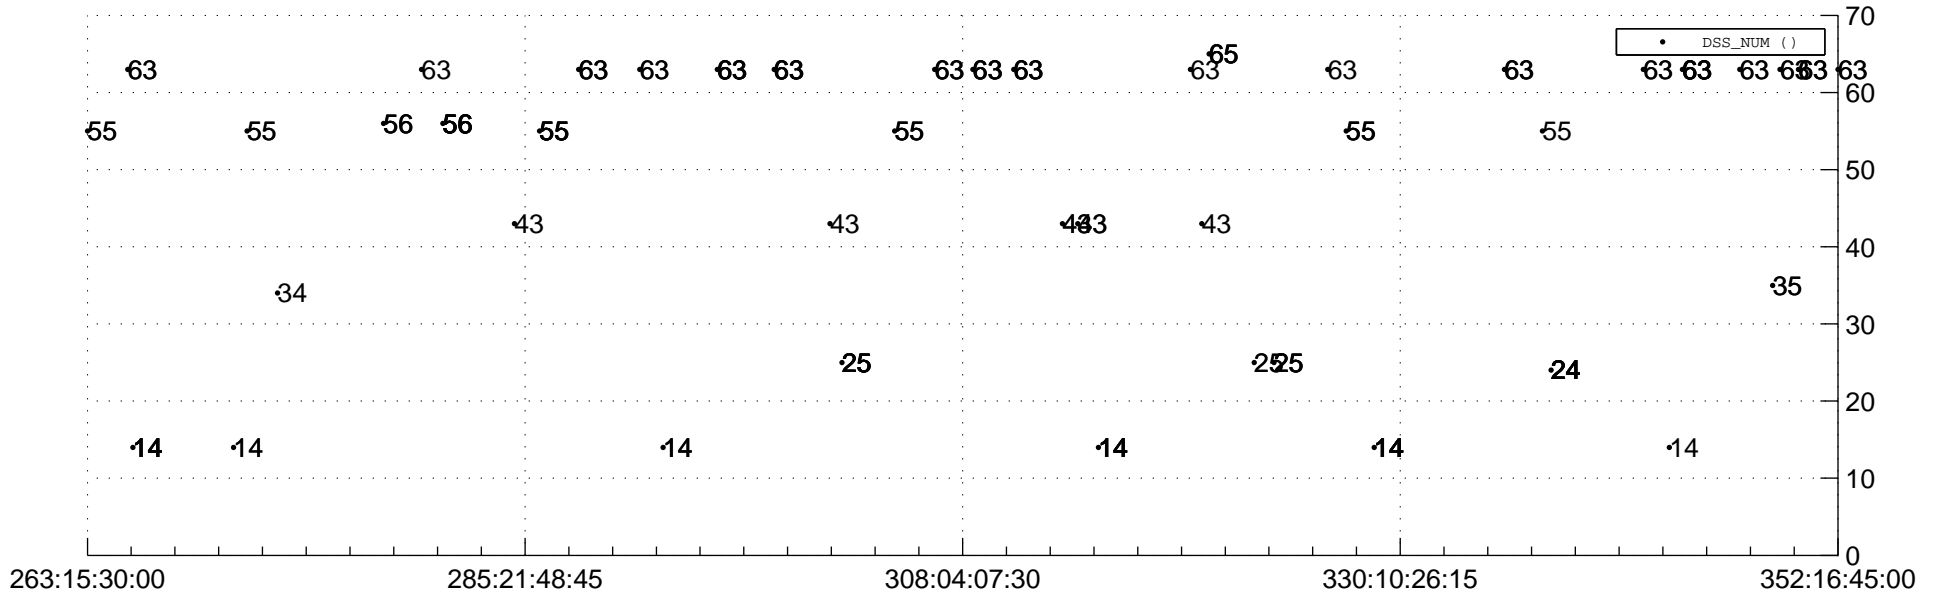

STEREO AHEAD Downlink Performance 2021:353

Number_of_Dropped_Frame

83

84

84

DSS_Station

Spacecraft Time (2021:263:15:30:00.000 -2021:352:16:45:00.000)

/disks/d81/project/stereo/mops/assessment/ahead/automation/output/engdump/yesterdaily/ahead_dp_2021_353.csv