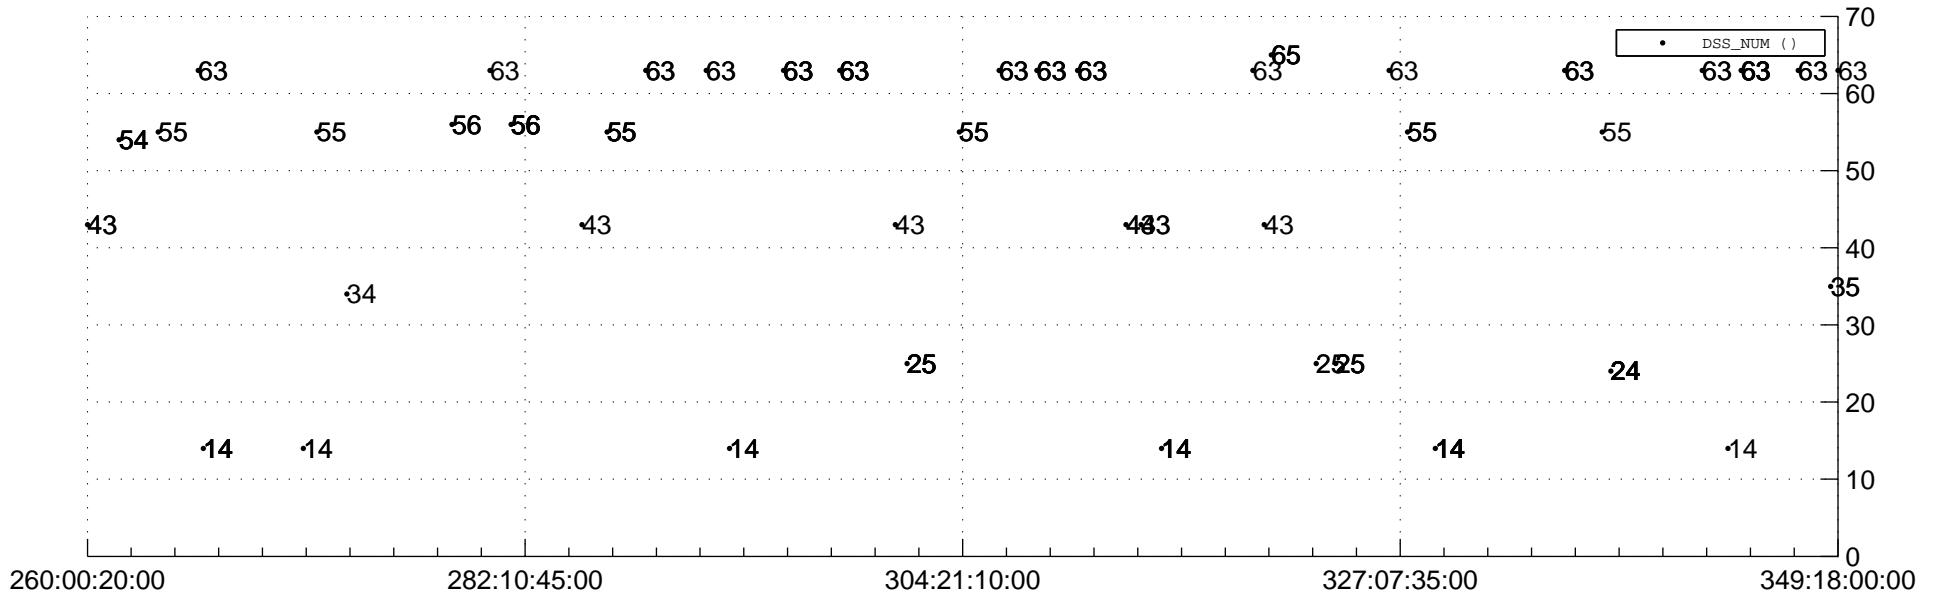

## Number\_of\_Dropped\_Frame

83

84

84

## DSS\_Station

Spacecraft Time (2021:260:00:20:00.000 -2021:349:18:00:00.000)

/disks/d81/project/stereo/mops/assessment/ahead/automation/output/engdump/yesterday/ahead\_dp\_2021\_350.csv

Date Created: 12/16/2021 09:11:26 AM