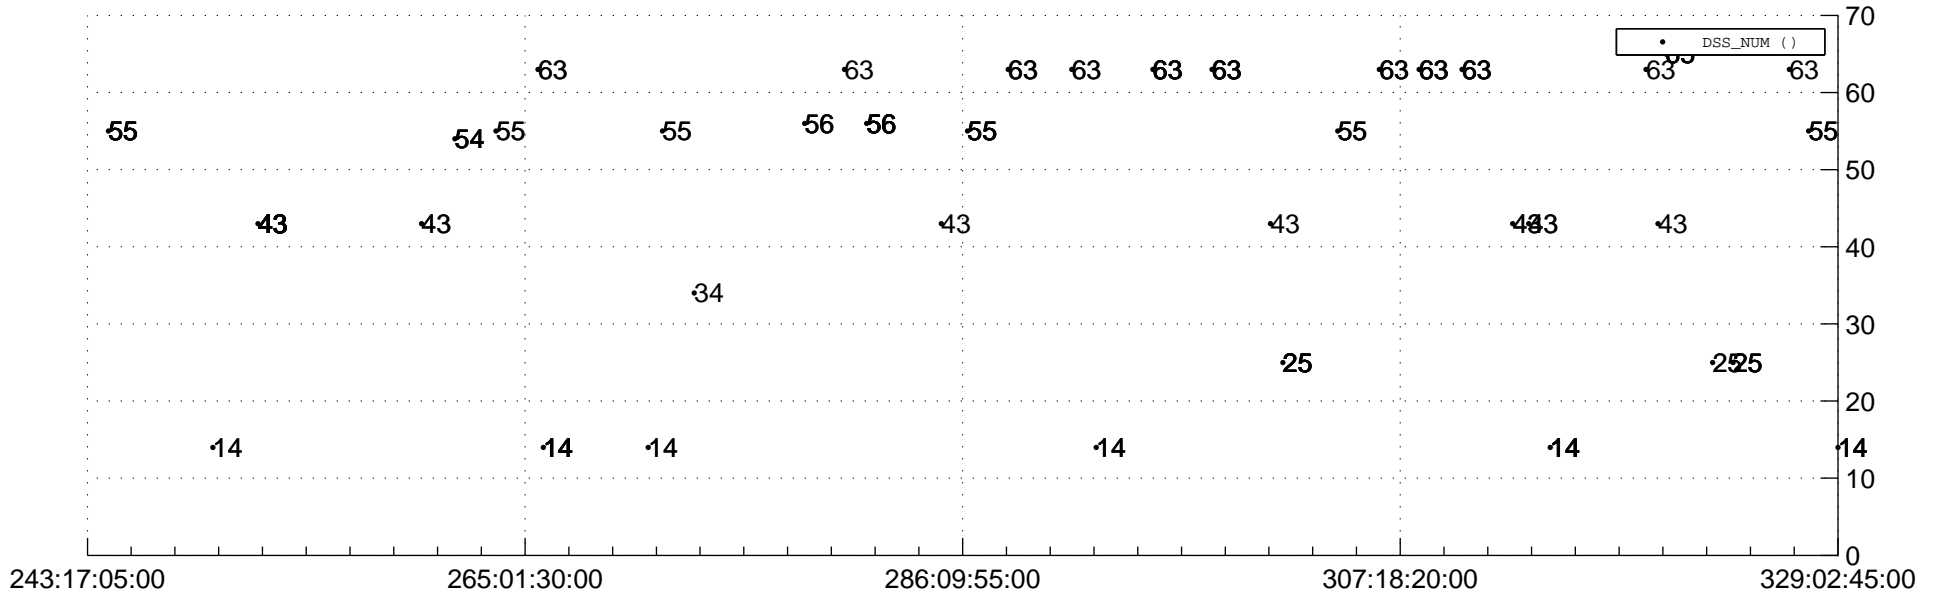

STEREO AHEAD Downlink Performance 2021:331

Number_of_Dropped_Frame

83

83

84

DSS_Station

Spacecraft Time (2021:243:17:05:00.000 -2021:329:02:45:00.000)

/disks/d81/project/stereo/mops/assessment/ahead/automation/output/engdump/yesterday/ahead_dp_2021_331.csv