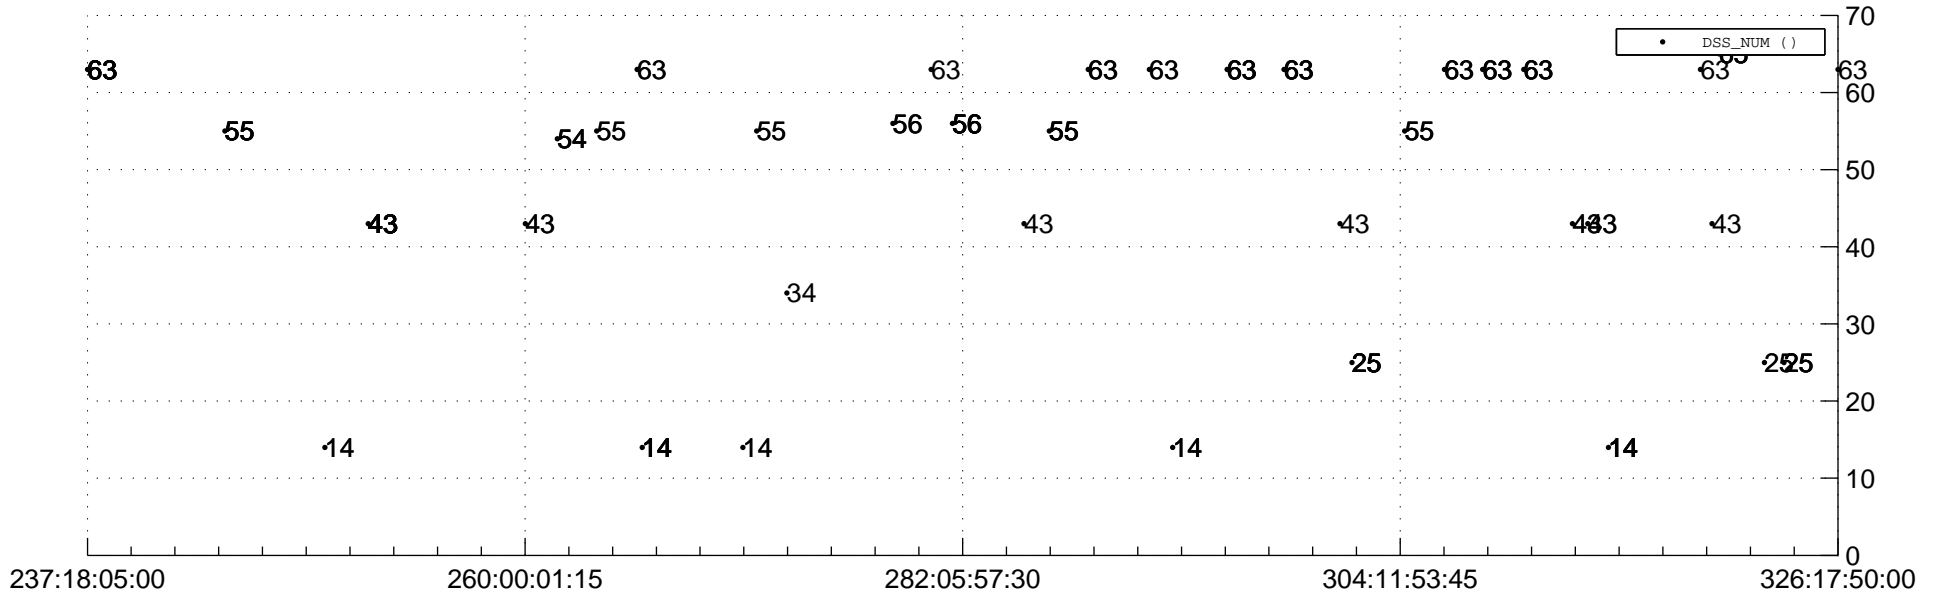

## Number\_of\_Dropped\_Frame

83

83

84

## DSS\_Station

Spacecraft Time (2021:237:18:05:00.000 -2021:326:17:50:00.000)

/disks/d81/project/stereo/mops/assessment/ahead/automation/output/engdump/yesterdaily/ahead\_dp\_2021\_327.csv

Date Created: 11/23/2021 09:07:45 AM