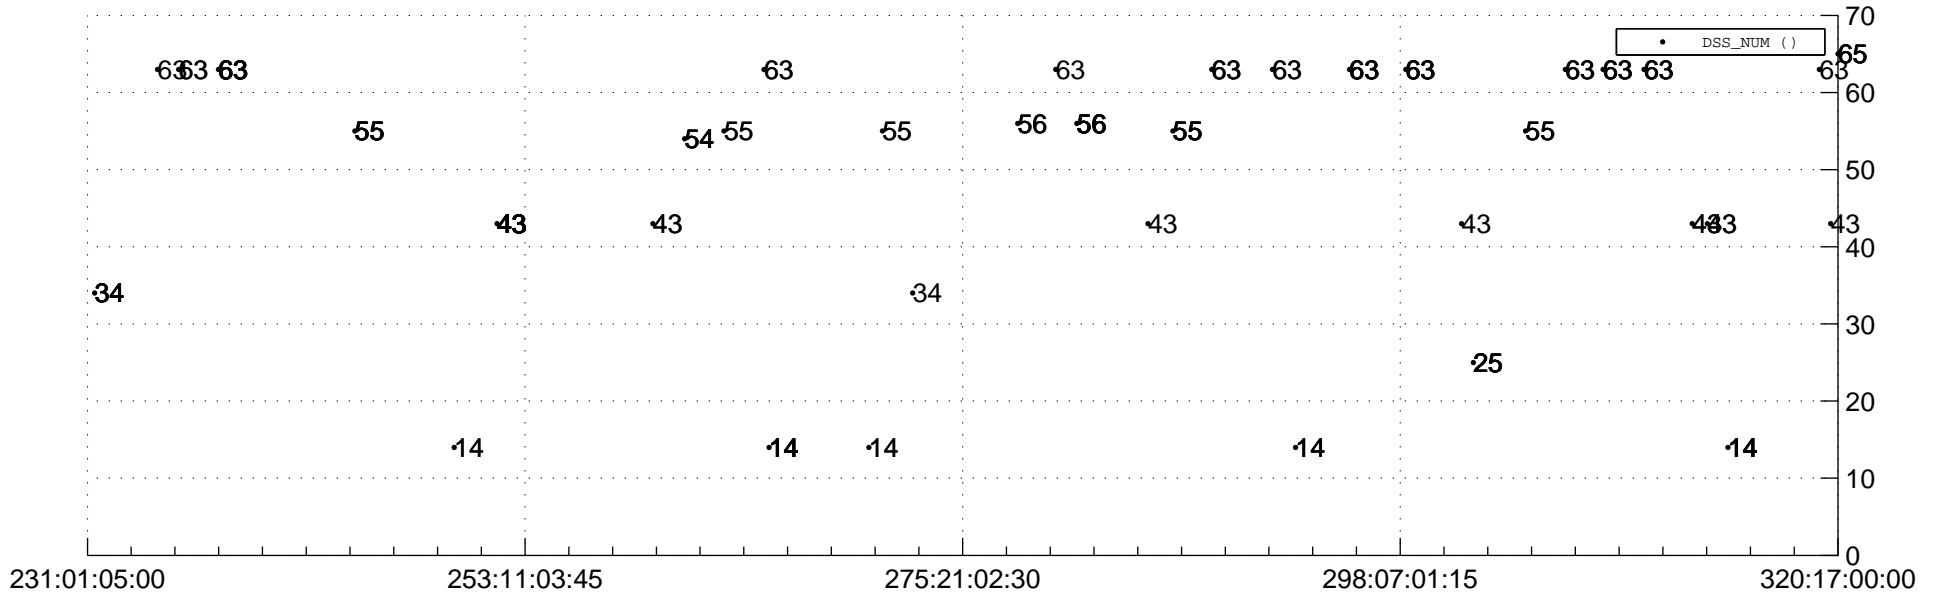

STEREO AHEAD Downlink Performance 2021:322

Number_of_Dropped_Frame

84

83

83

84

DSS_Station

Spacecraft Time (2021:231:01:05:00.000 -2021:320:17:00:00.000)