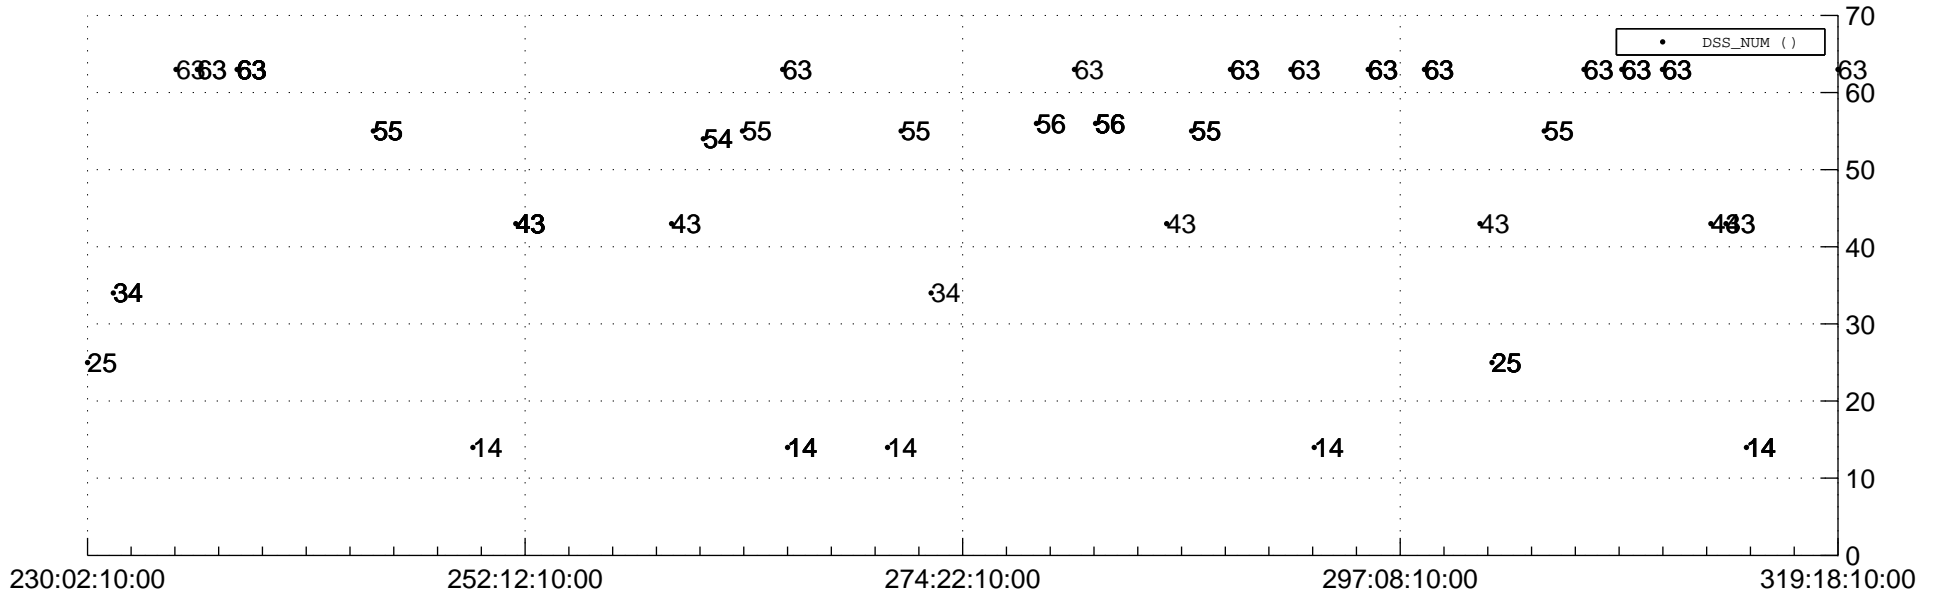

STEREO AHEAD Downlink Performance 2021:320

Number_of_Dropped_Frame

84

83

83

84

DSS_Station

Spacecraft Time (2021:230:02:10:00.000 -2021:319:18:10:00.000)