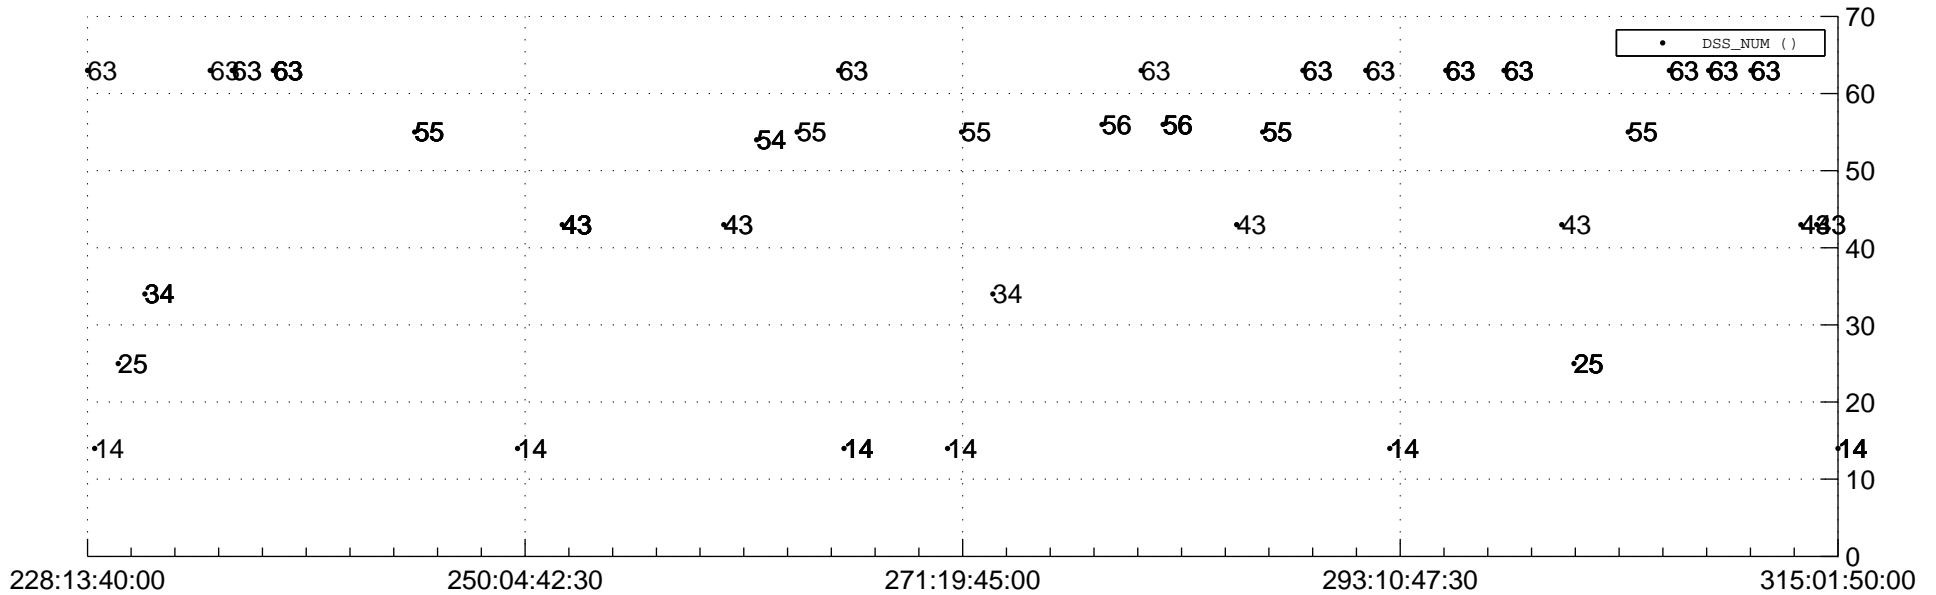

## Number\_of\_Dropped\_Frame

84

83

83

84

## DSS\_Station

Spacecraft Time (2021:228:13:40:00.000 -2021:315:01:50:00.000)

/disks/d81/project/stereo/mops/assessment/ahead/automation/output/engdump/yesterday/ahead\_dp\_2021\_319.csv

Date Created: 11/15/2021 09:05:46 AM