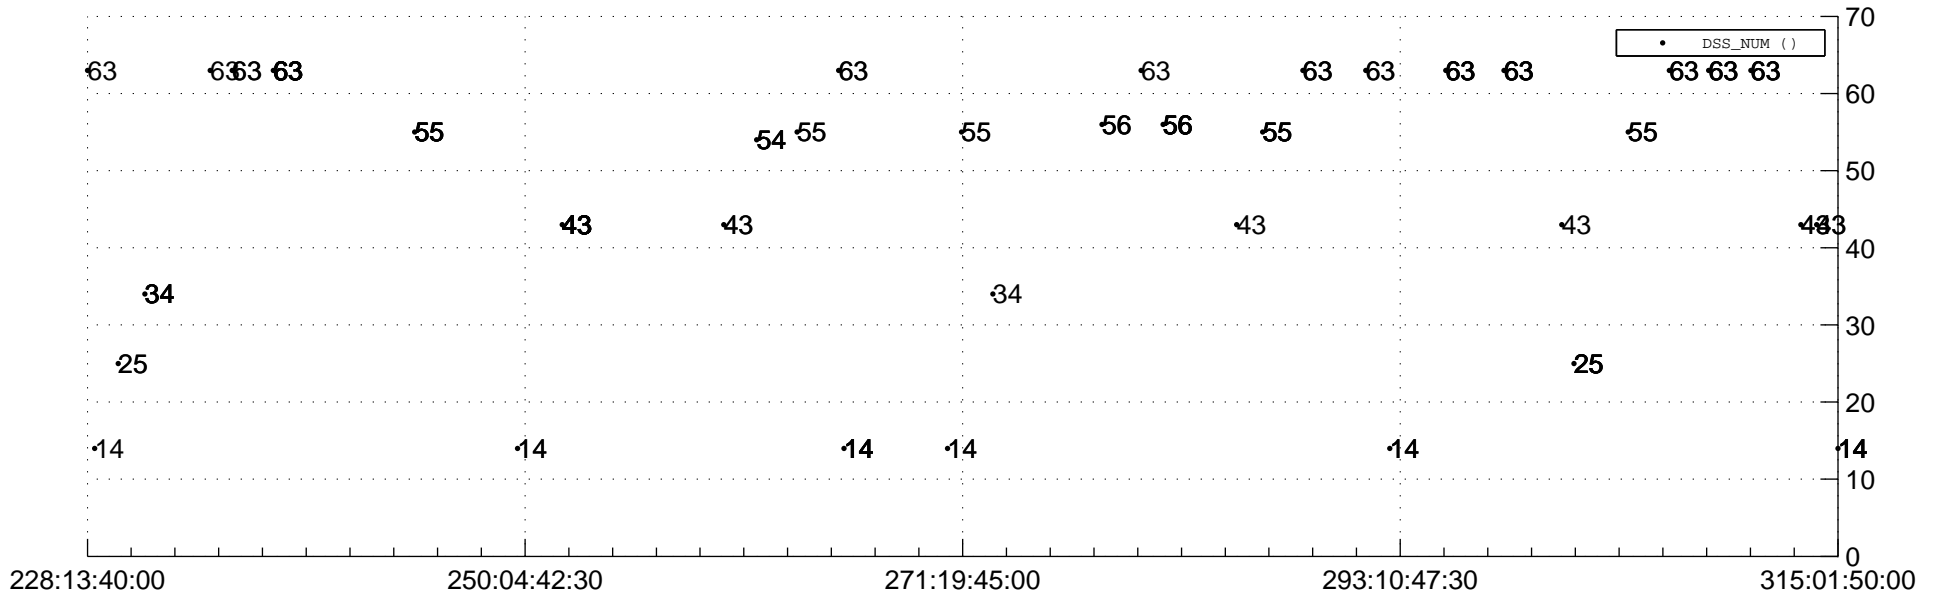

STEREO AHEAD Downlink Performance 2021:318

Number_of_Dropped_Frame

84

83

83

84

DSS_Station

Spacecraft Time (2021:228:13:40:00.000 -2021:315:01:50:00.000)