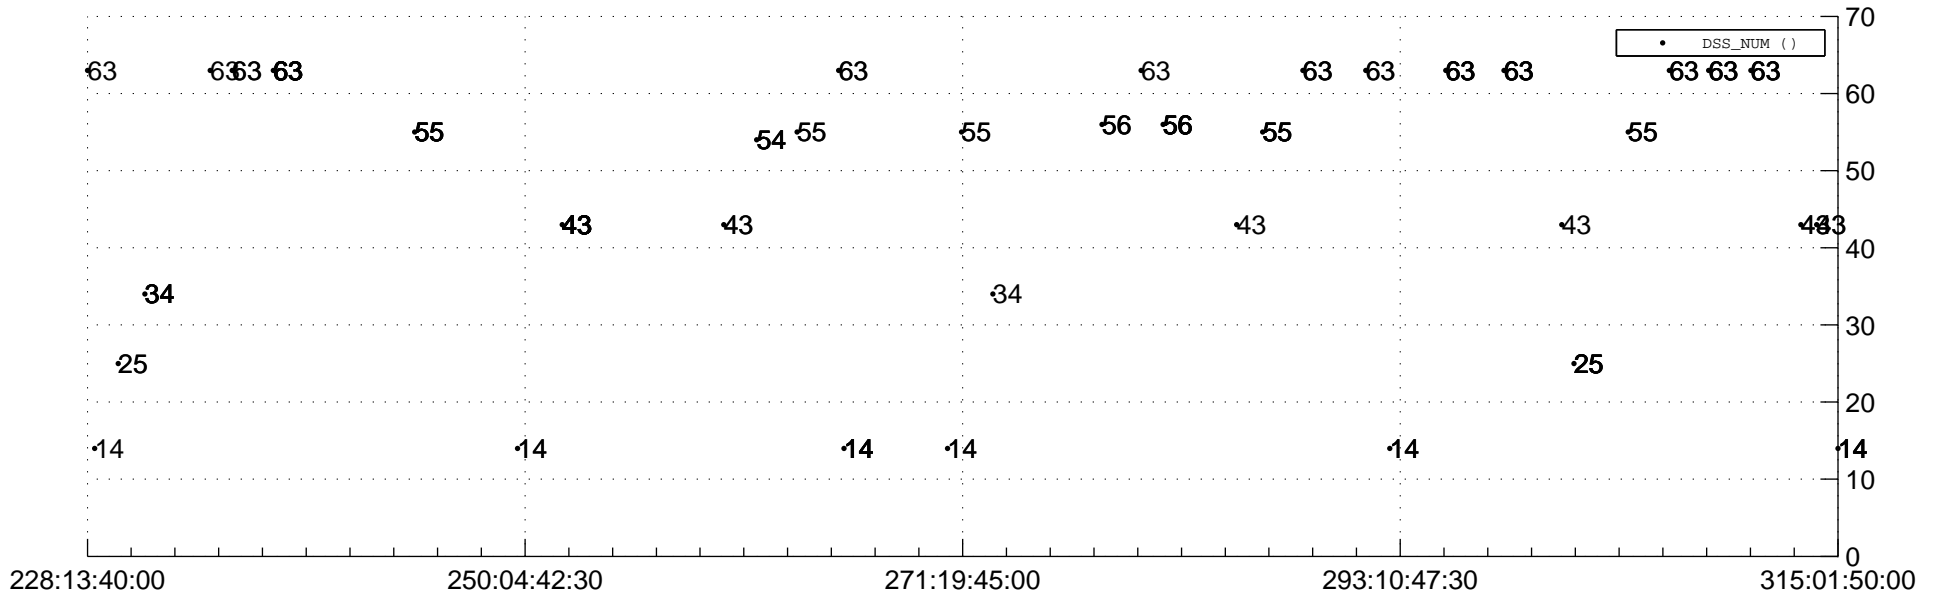

STEREO AHEAD Downlink Performance 2021:317

Number_of_Dropped_Frame

84

83

83

84

DSS_Station

Spacecraft Time (2021:228:13:40:00.000 -2021:315:01:50:00.000)