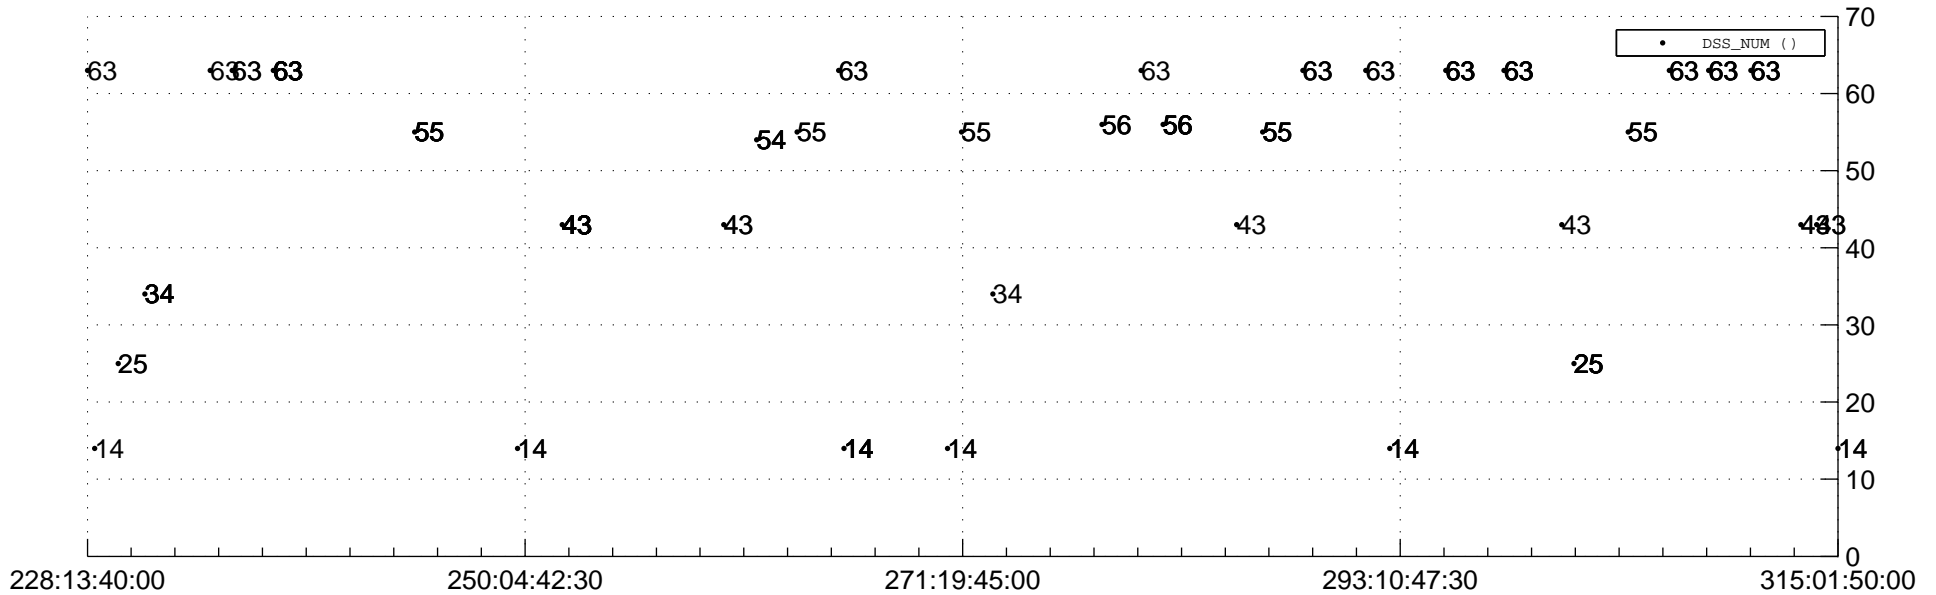

STEREO AHEAD Downlink Performance 2021:316

Number_of_Dropped_Frame

84

83

83

84

DSS_Station

Spacecraft Time (2021:228:13:40:00.000 -2021:315:01:50:00.000)