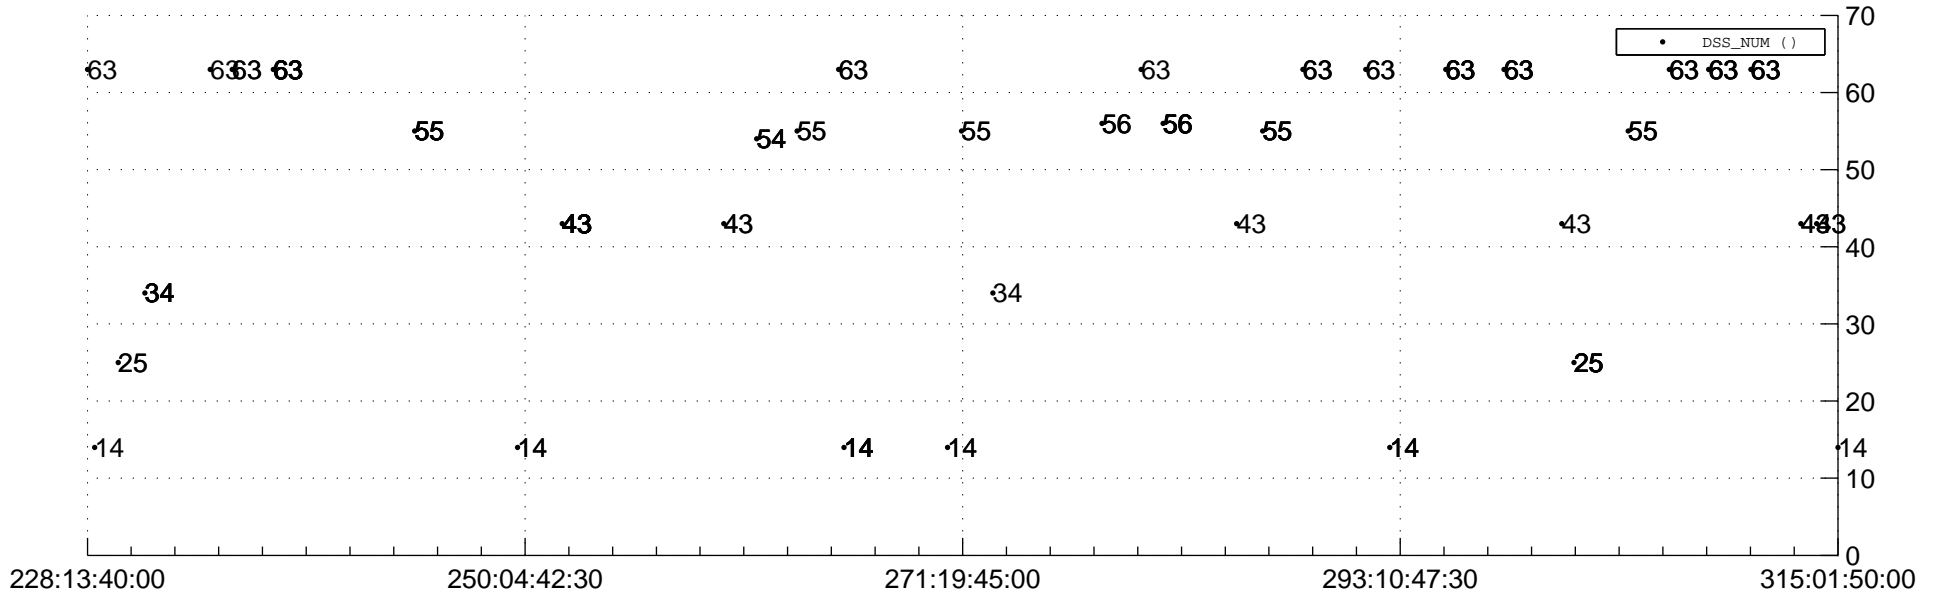

STEREO AHEAD Downlink Performance 2021:315

Number_of_Dropped_Frame

84

83

83

84

DSS_Station

Spacecraft Time (2021:228:13:40:00.000 -2021:315:01:50:00.000)