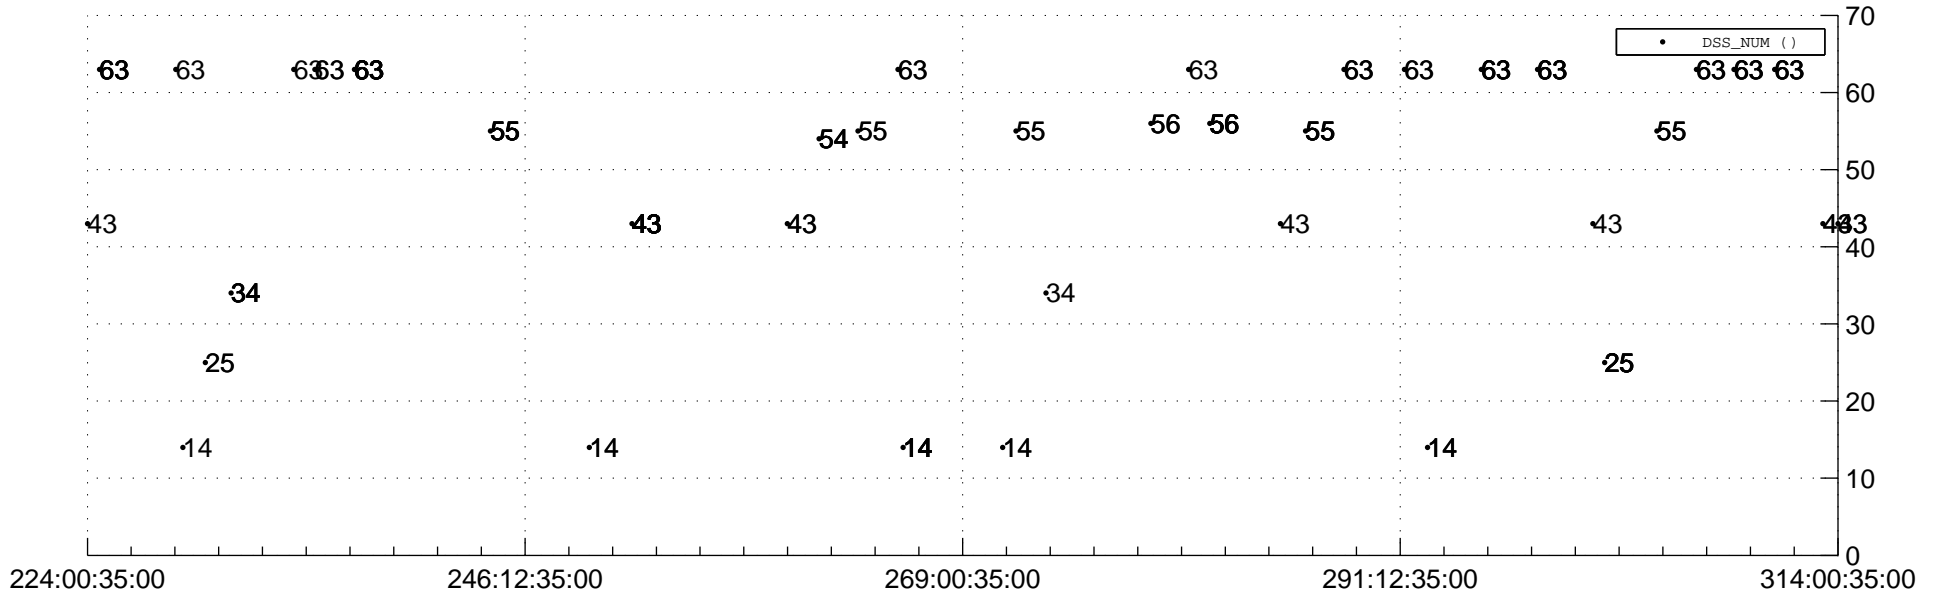

STEREO AHEAD Downlink Performance 2021:314

Number_of_Dropped_Frame

84

83

83

84

DSS_Station

Spacecraft Time (2021:224:00:35:00.000 -2021:314:00:35:00.000)