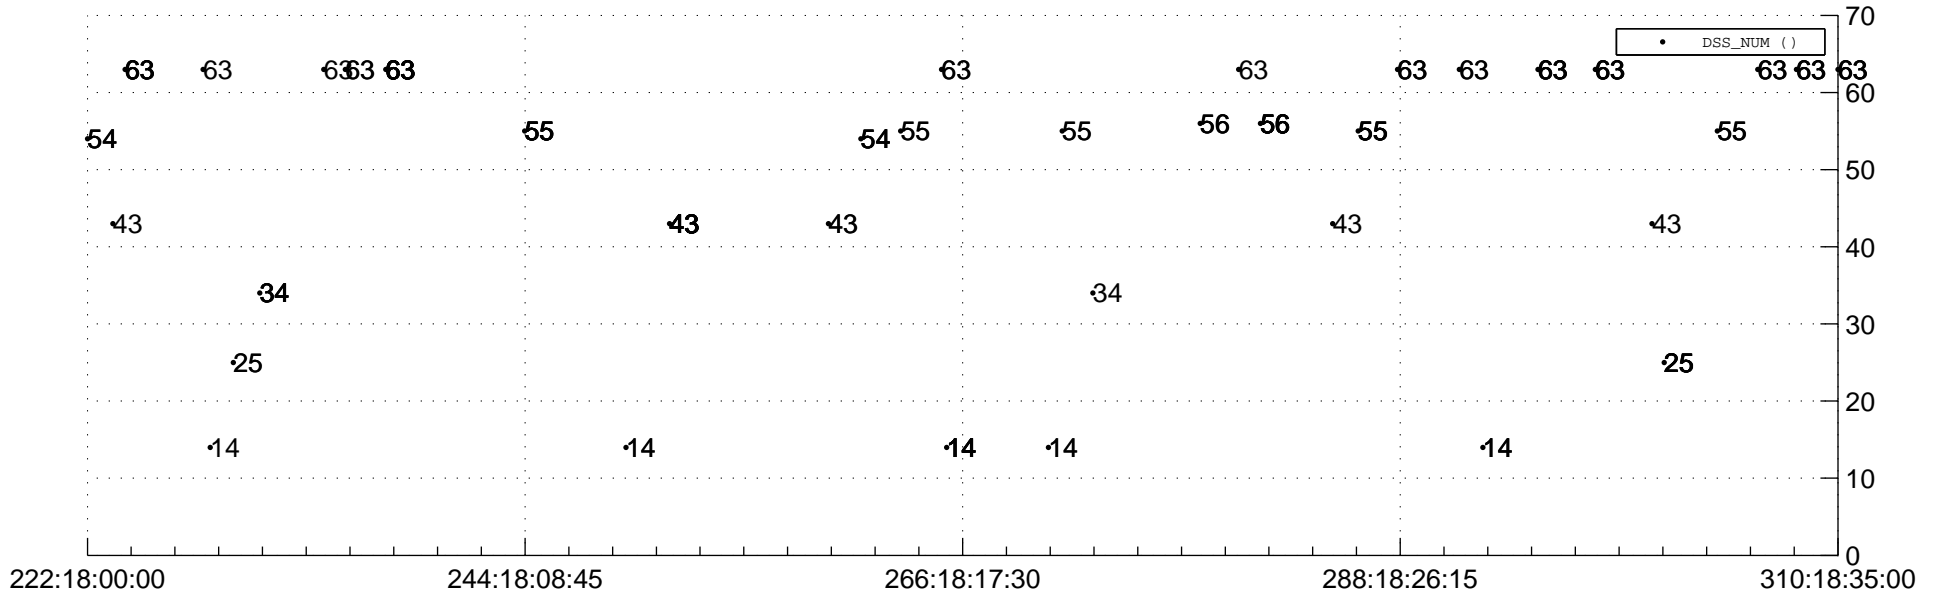

STEREO AHEAD Downlink Performance 2021:313

Number_of_Dropped_Frame

84

83

83

84

DSS_Station

Spacecraft Time (2021:222:18:00:00.000 -2021:310:18:35:00.000)