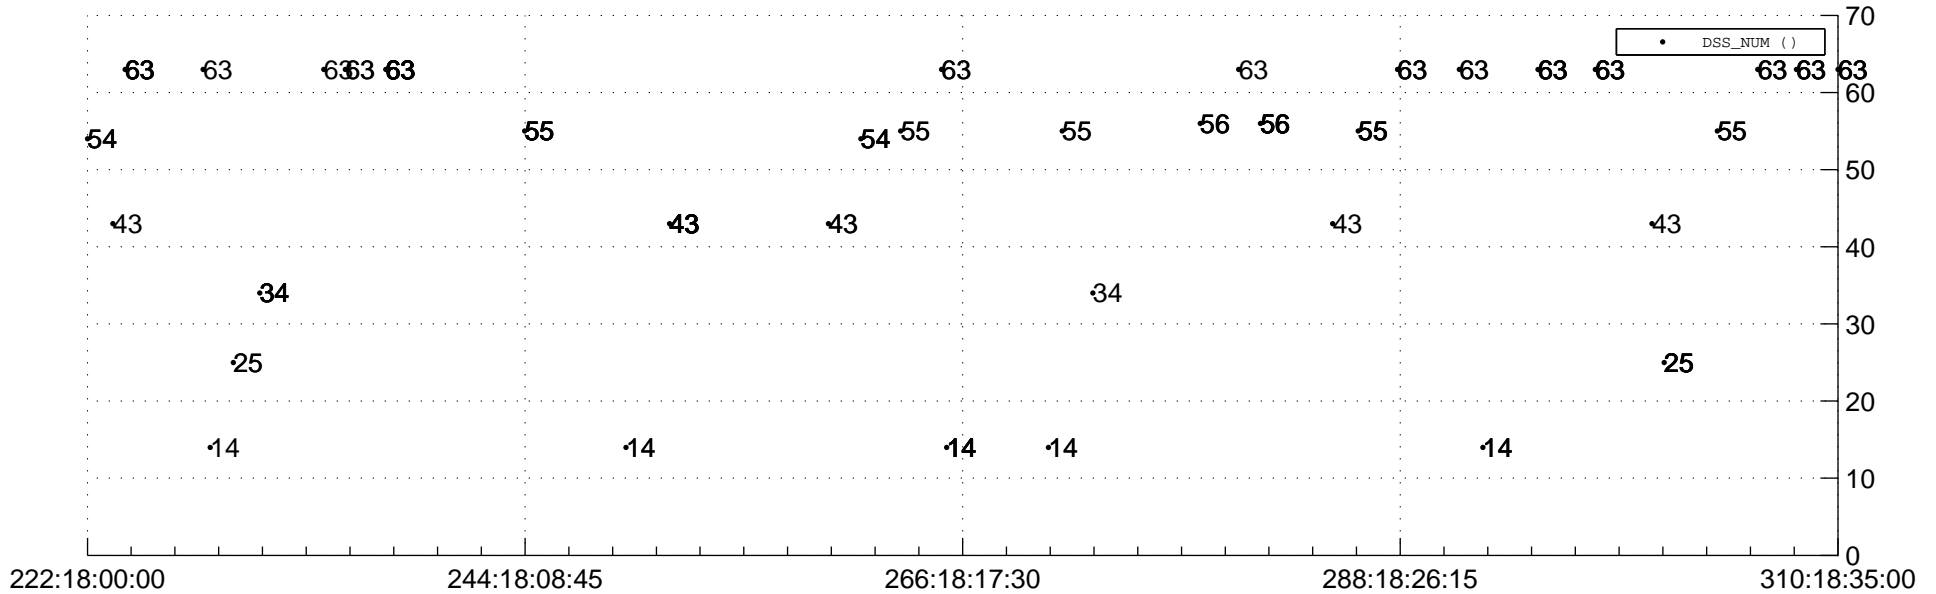

STEREO AHEAD Downlink Performance 2021:312

Number_of_Dropped_Frame

84

83

83

84

DSS_Station

Spacecraft Time (2021:222:18:00:00.000 -2021:310:18:35:00.000)