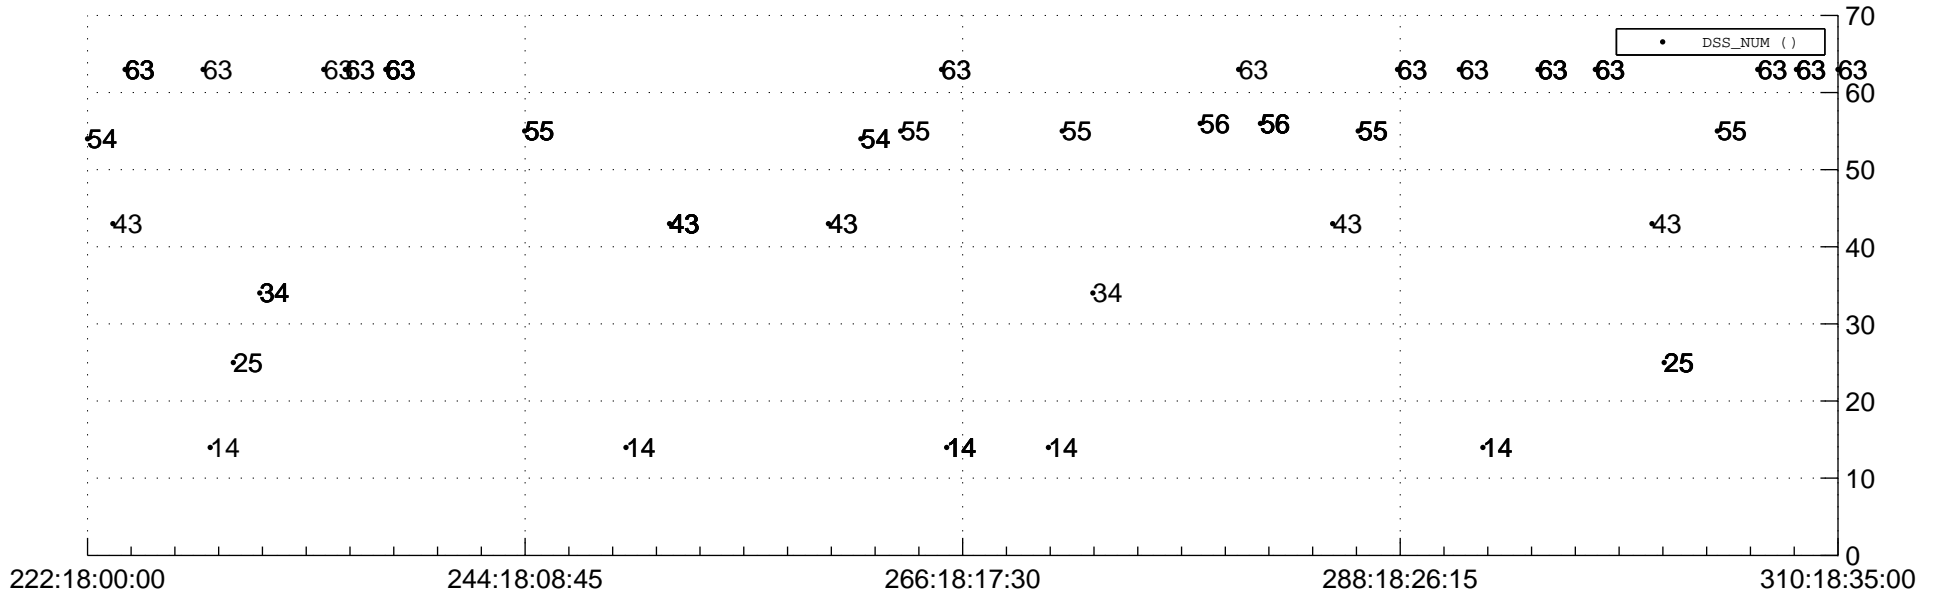

STEREO AHEAD Downlink Performance 2021:311

Number_of_Dropped_Frame

84

83

83

84

DSS_Station

Spacecraft Time (2021:222:18:00:00.000 -2021:310:18:35:00.000)