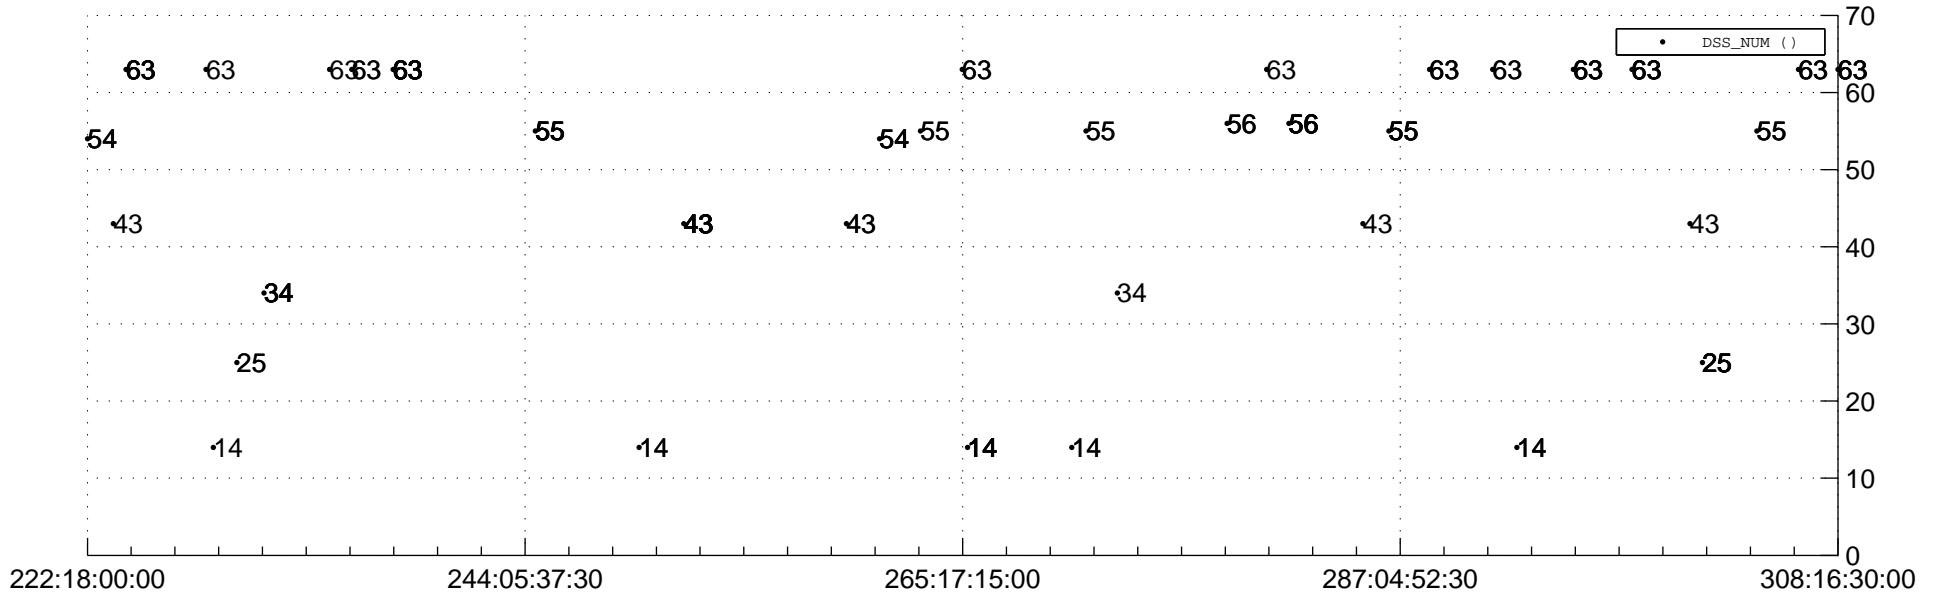

# STEREO AHEAD Downlink Performance 2021:310

## Number\_of\_Dropped\_Frame

84 83 83 84

## DSS\_Station

Spacecraft Time (2021:222:18:00:00.000 -2021:308:16:30:00.000)

/disks/d81/project/stereo/mops/assessment/ahead/automation/output/engdump/yesterday/ahead\_dp\_2021\_310.csv

Date Created: 11/06/2021 09:07:26 AM