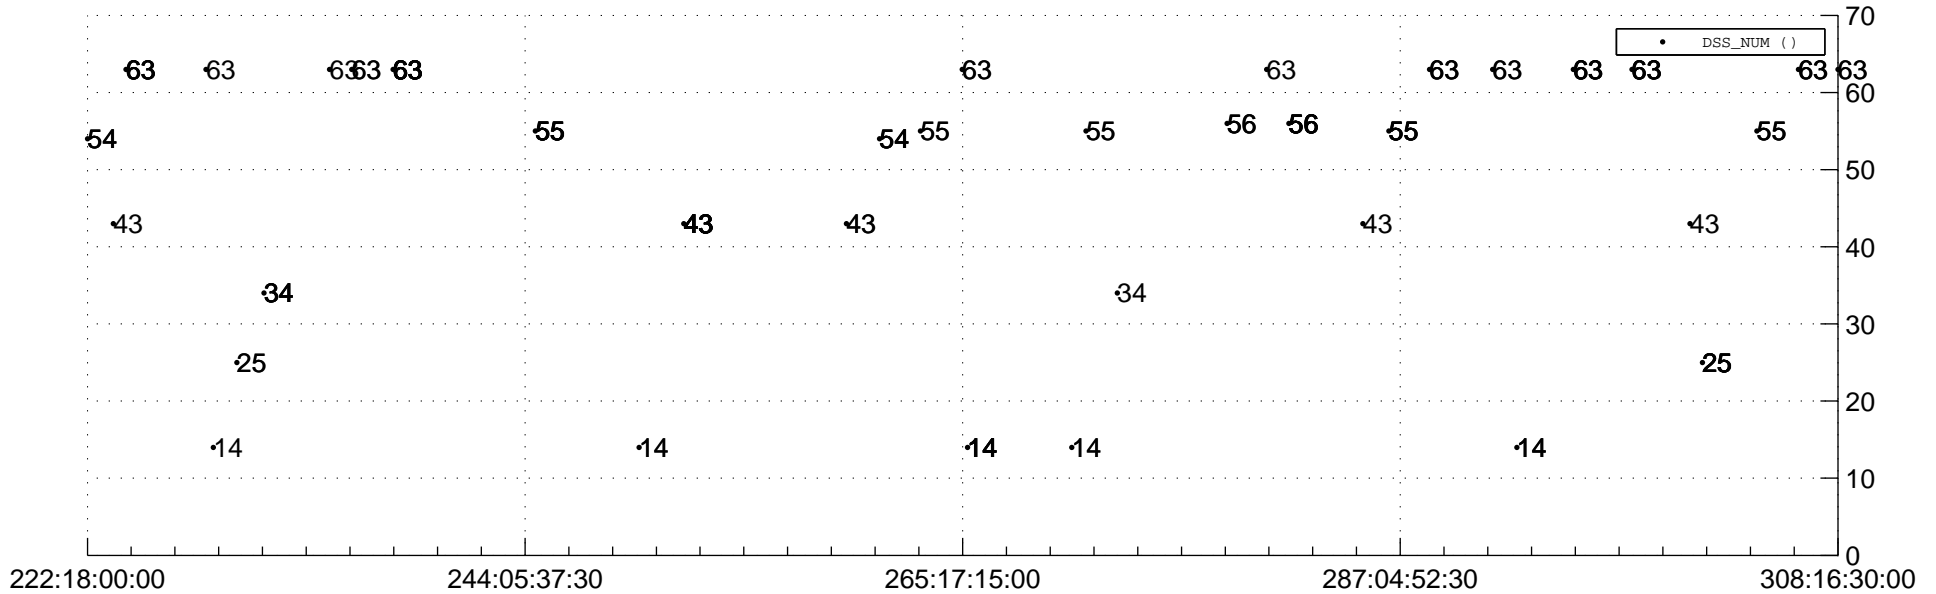

STEREO AHEAD Downlink Performance 2021:309

Number_of_Dropped_Frame

84 83 83 84

DSS_Station

Spacecraft Time (2021:222:18:00:00.000 -2021:308:16:30:00.000)

/disks/d81/project/stereo/mops/assessment/ahead/automation/output/engdump/yesterday/ahead_dp_2021_309.csv