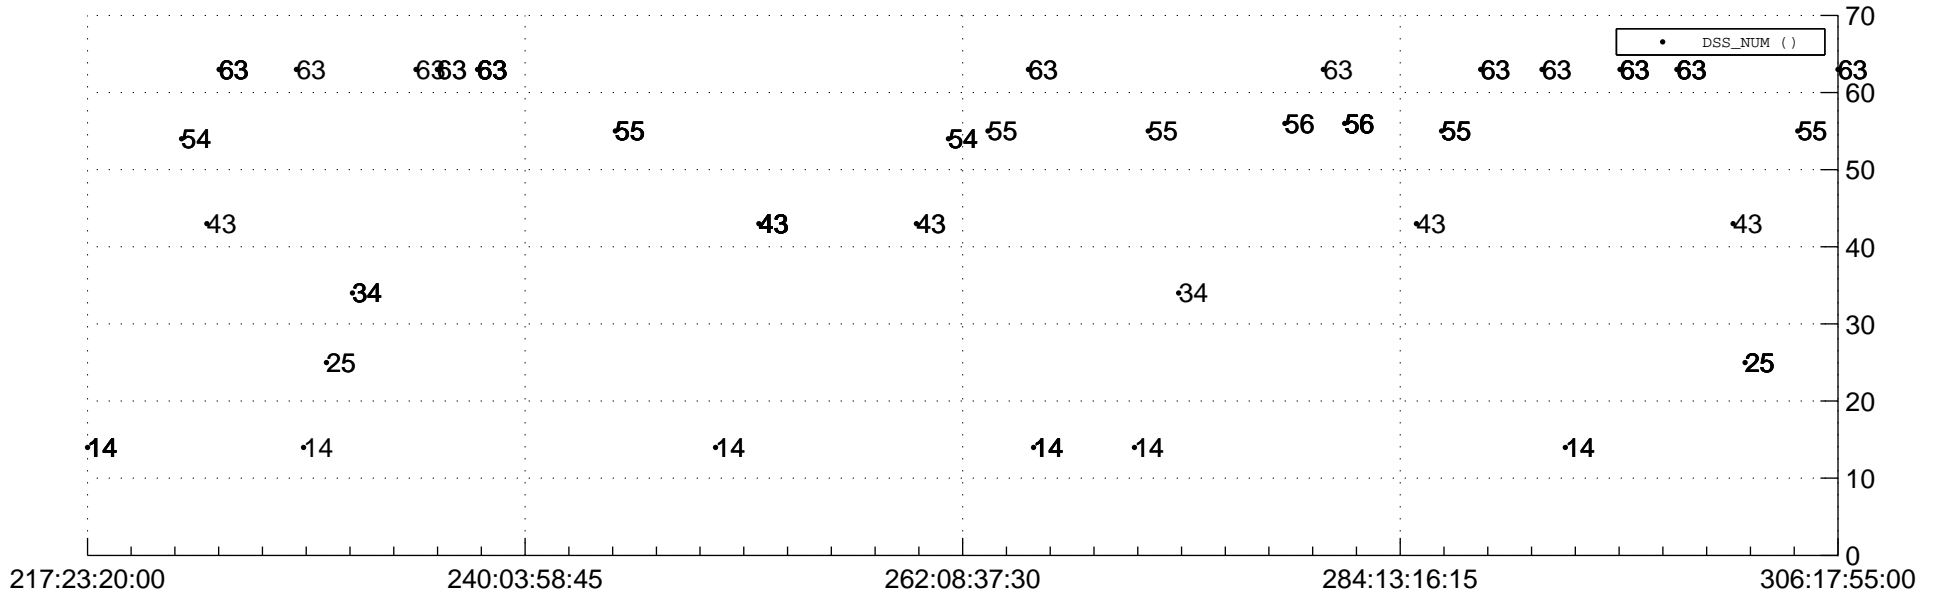

STEREO AHEAD Downlink Performance 2021:308

Number_of_Dropped_Frame

84

83

83

84

DSS_Station

Spacecraft Time (2021:217:23:20:00.000 -2021:306:17:55:00.000)