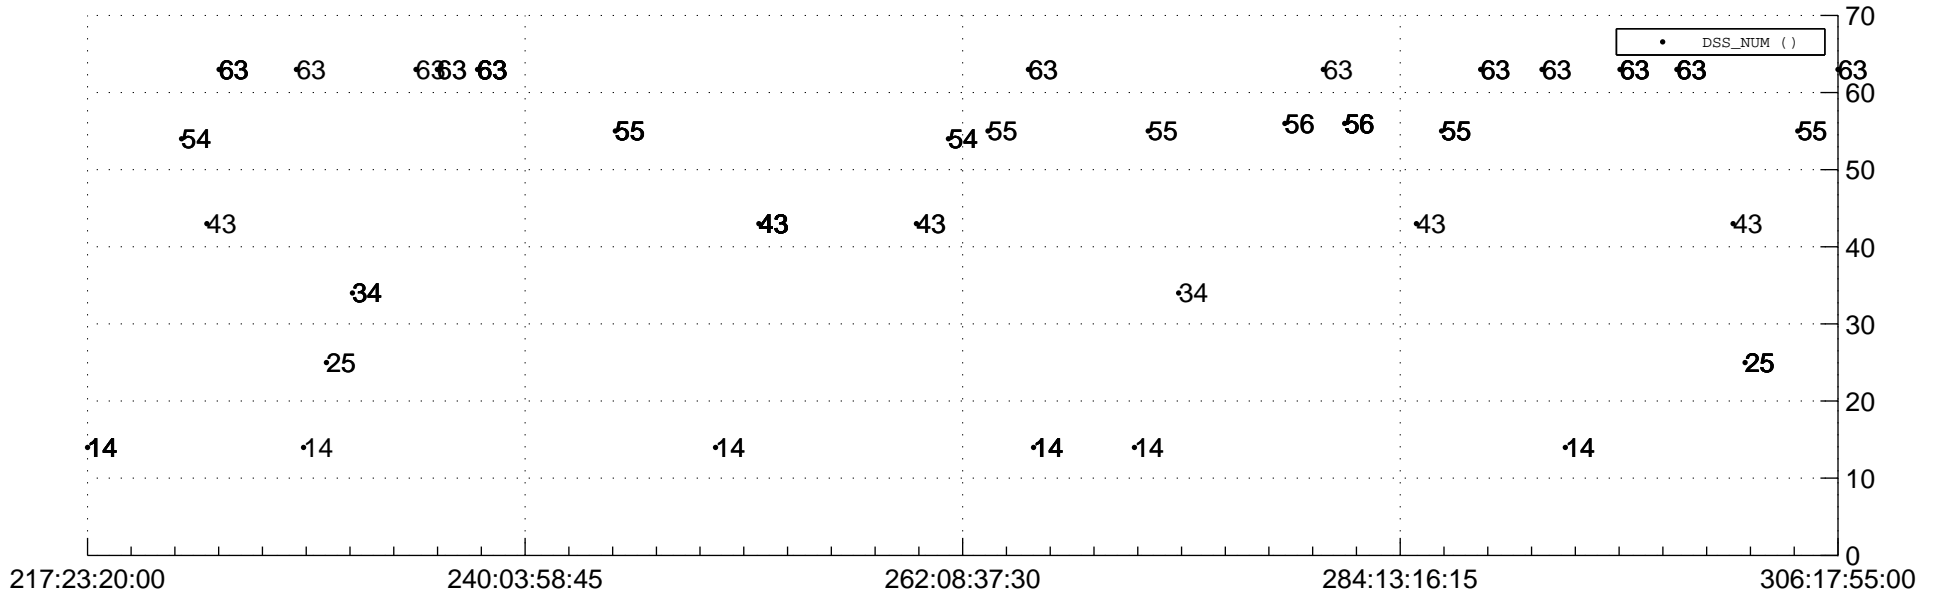

STEREO AHEAD Downlink Performance 2021:307

Number_of_Dropped_Frame

84

83

83

84

DSS_Station

Spacecraft Time (2021:217:23:20:00.000 -2021:306:17:55:00.000)