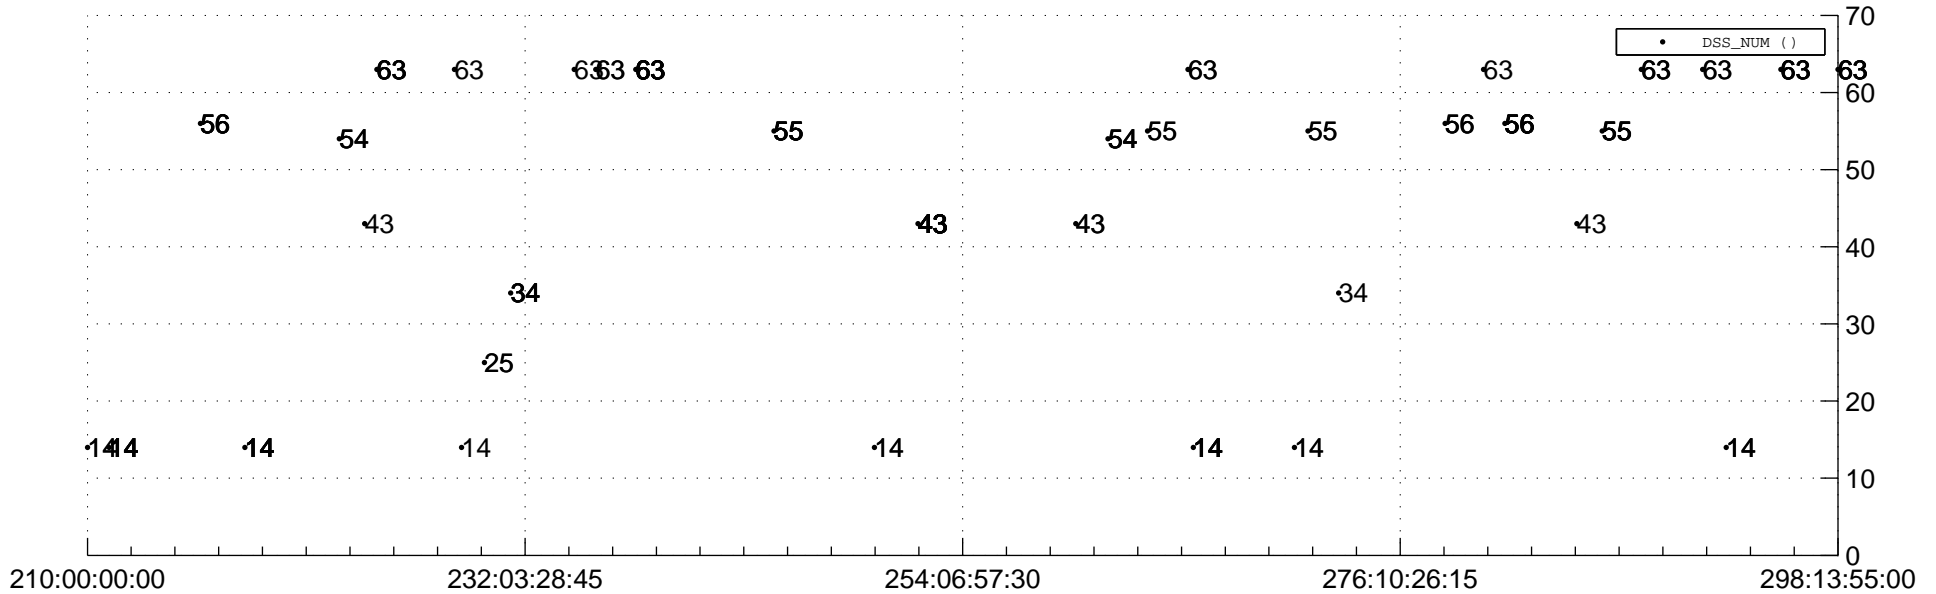

STEREO AHEAD Downlink Performance 2021:301

Number_of_Dropped_Frame

84

83

83

84

DSS_Station

Spacecraft Time (2021:210:00:00:00.000 -2021:298:13:55:00.000)