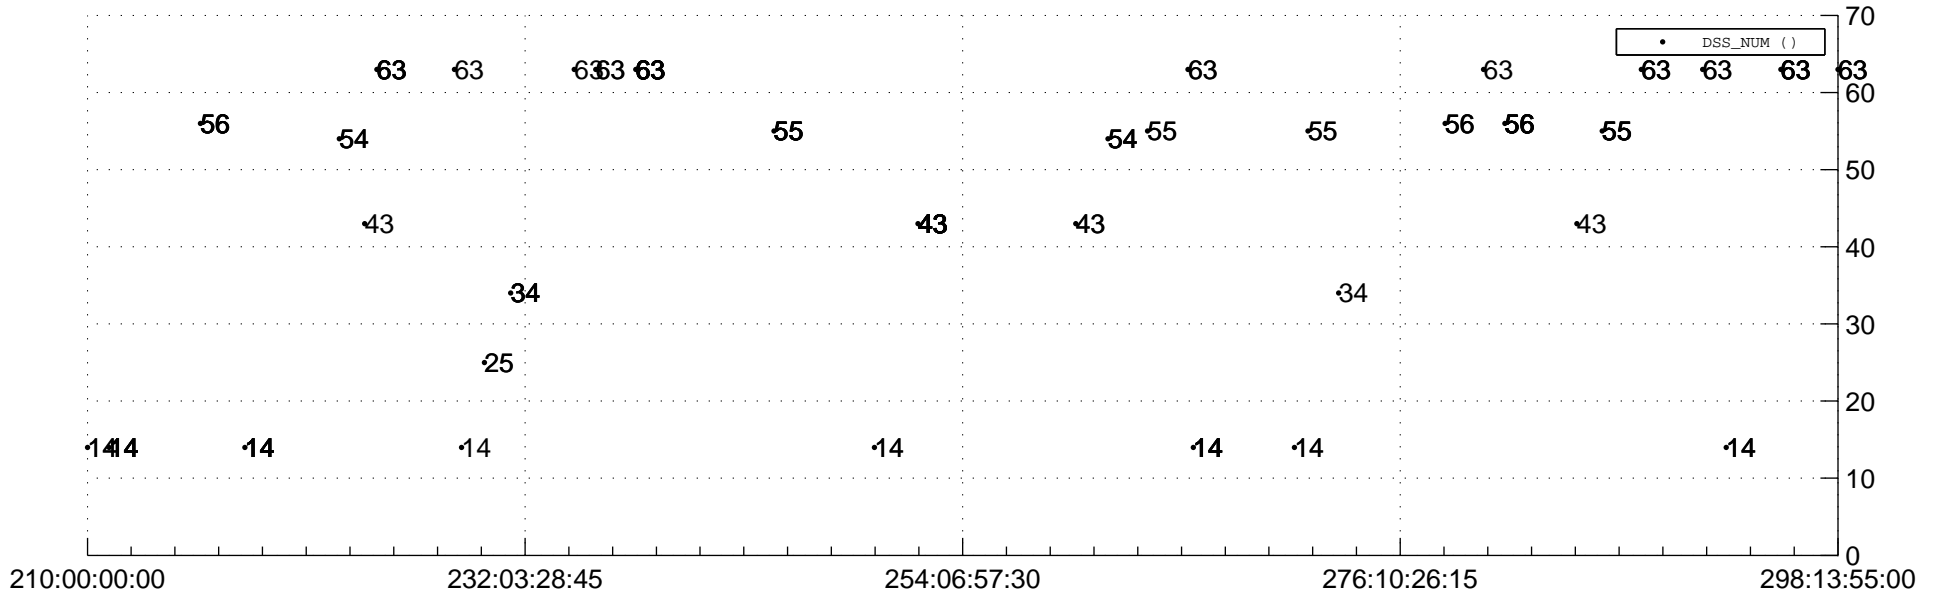

## Number\_of\_Dropped\_Frame

84

83

83

84

## DSS\_Station

Spacecraft Time (2021:210:00:00:00.000 -2021:298:13:55:00.000)

/disks/d81/project/stereo/mops/assessment/ahead/automation/output/engdump/yesterdaily/ahead\_dp\_2021\_300.csv

Date Created: 10/27/2021 09:19:34 AM