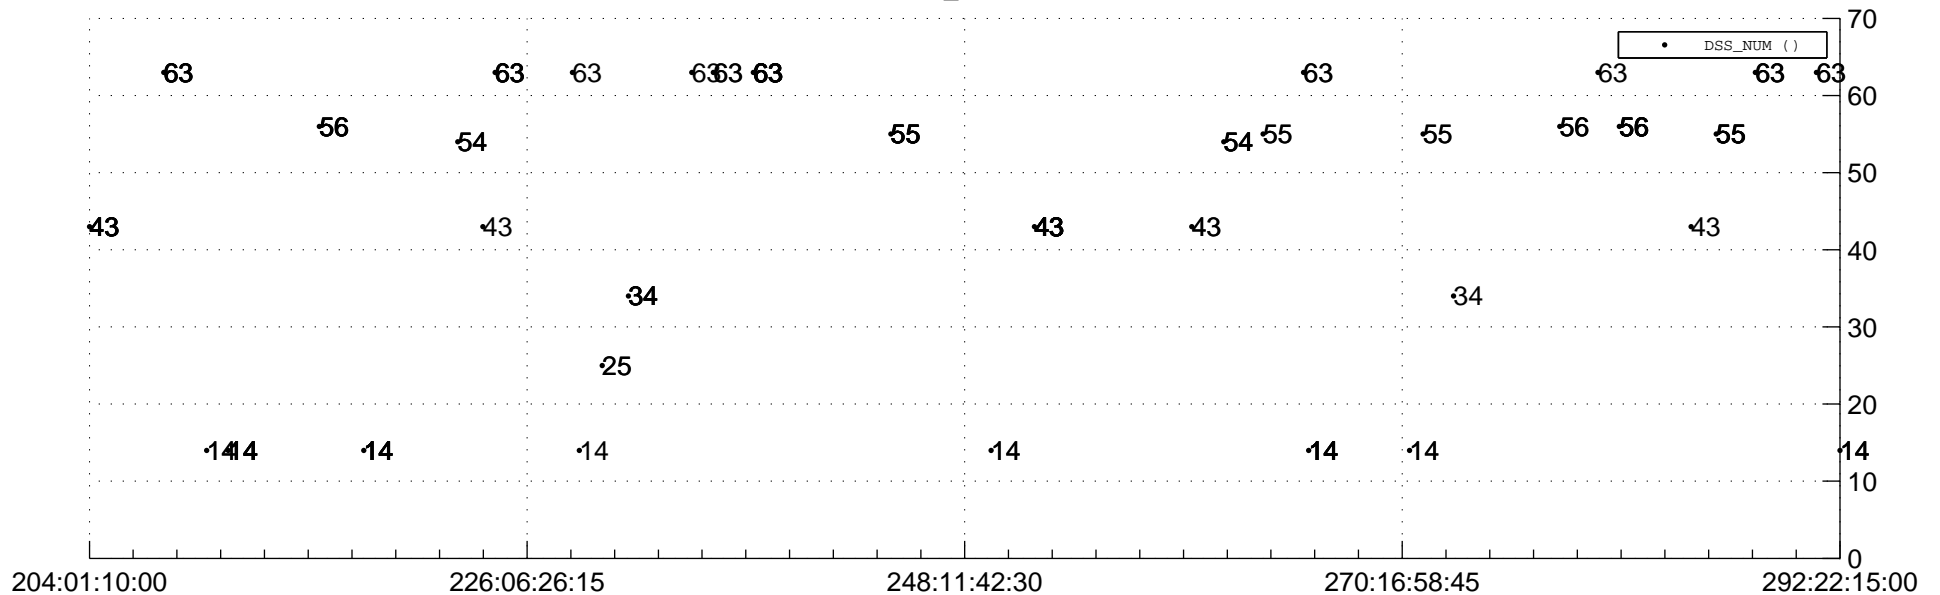

STEREO AHEAD Downlink Performance 2021:295

Number\_of\_Dropped\_Frame

84

83

83

84

DSS\_Station

Spacecraft Time (2021:204:01:10:00.000 -2021:292:22:15:00.000)