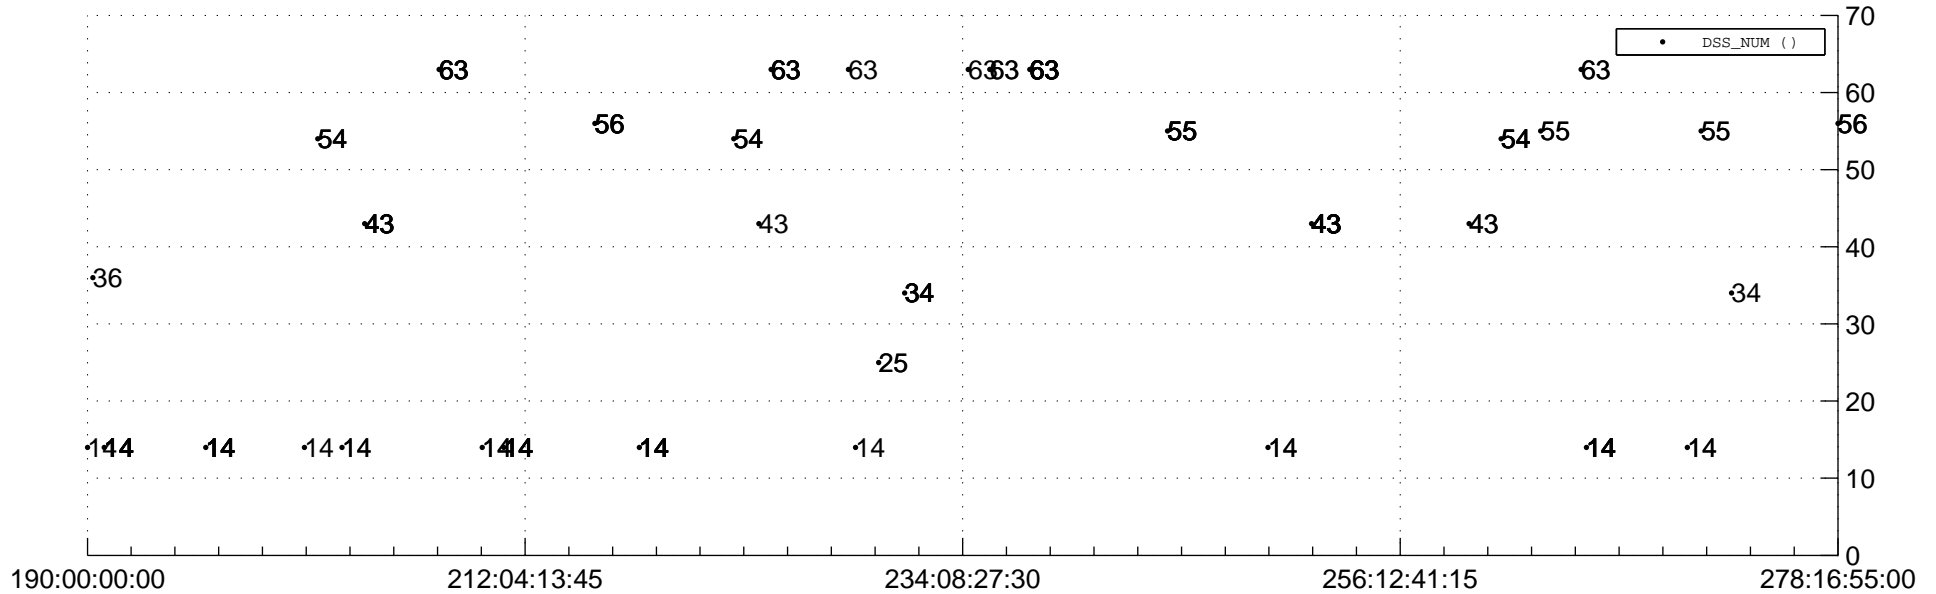

# STEREO AHEAD Downlink Performance 2021:280

## Number\_of\_Dropped\_Frame

84 83 83

## DSS\_Station

Spacecraft Time (2021:190:00:00:00.000 -2021:278:16:55:00.000)

/disks/d81/project/stereo/mops/assessment/ahead/automation/output/engdump/yesterday/ahead\_dp\_2021\_280.csv

Date Created: 10/07/2021 08:17:12 AM