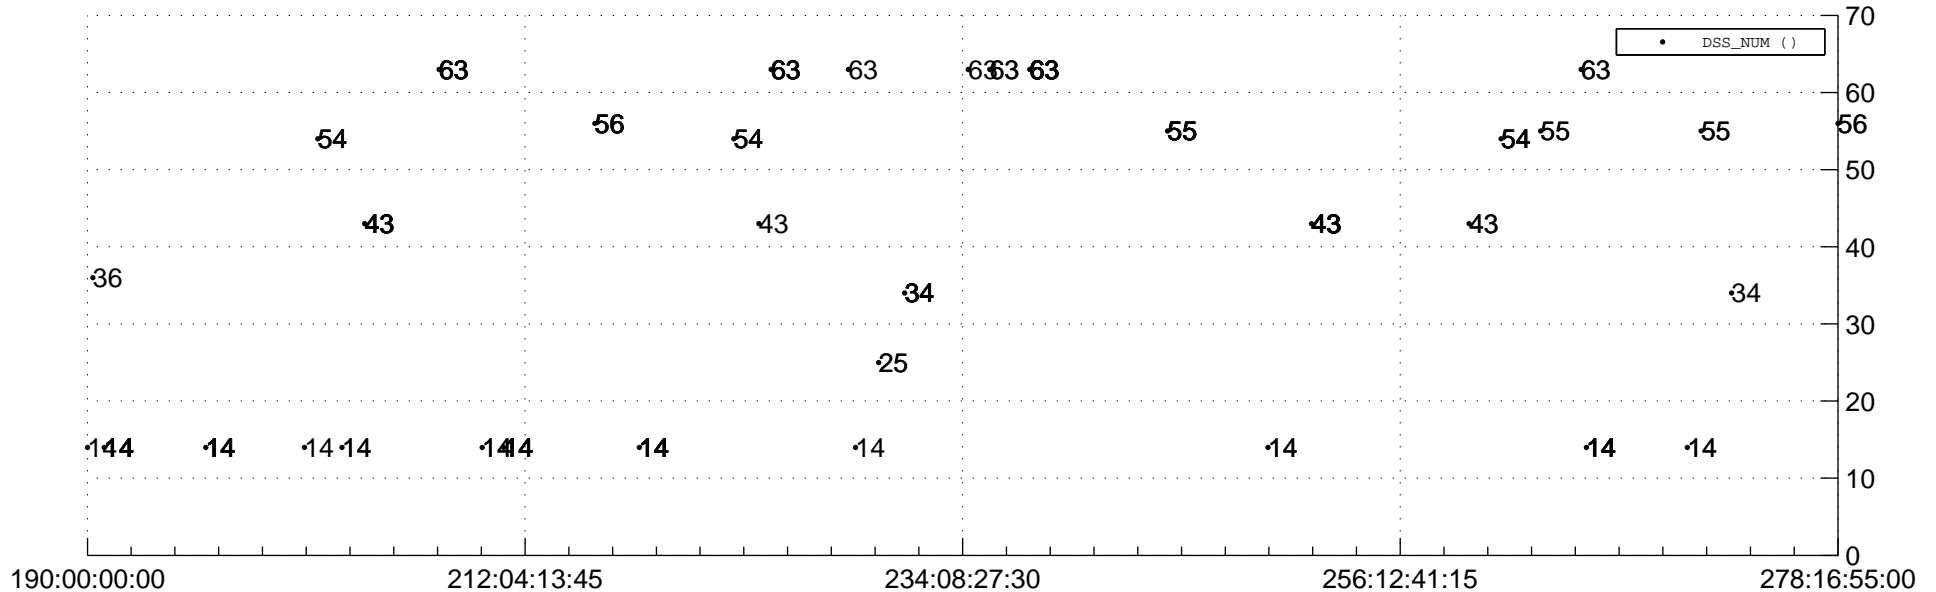

# STEREO AHEAD Downlink Performance 2021:279

## Number\_of\_Dropped\_Frame

84 83 83

## DSS\_Station

Spacecraft Time (2021:190:00:00:00.000 -2021:278:16:55:00.000)

/disks/d81/project/stereo/mops/assessment/ahead/automation/output/engdump/yesterdaily/ahead\_dp\_2021\_279.csv

Date Created: 10/06/2021 09:01:04 AM