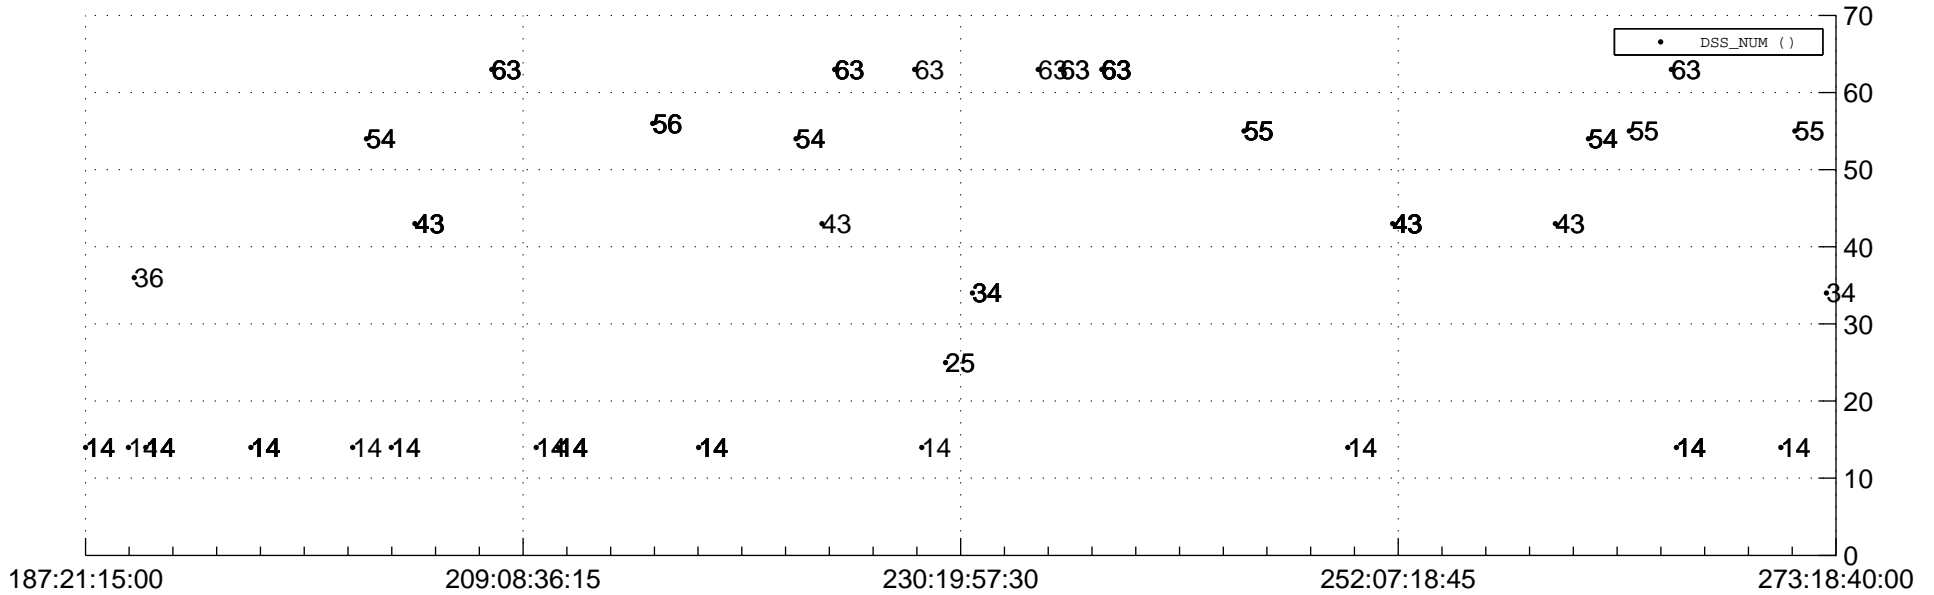

STEREO AHEAD Downlink Performance 2021:277

Number_of_Dropped_Frame

84

83

83

DSS_Station

Spacecraft Time (2021:187:21:15:00.000 –2021:273:18:40:00.000)

/disks/d81/project/stereo/mops/assessment/ahead/automation/output/engdump/yesterdaily/ahead_dp_2021_277.csv