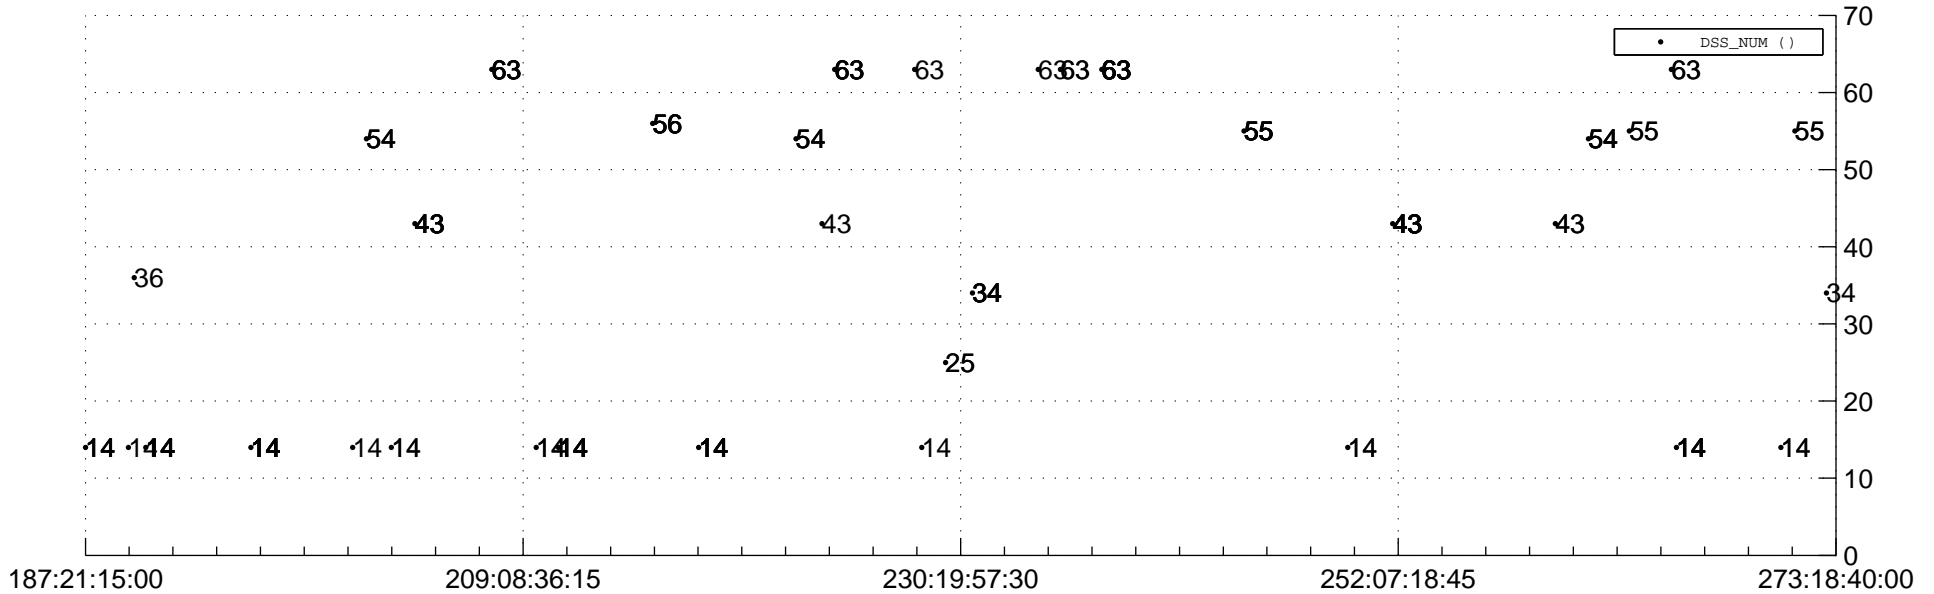

STEREO AHEAD Downlink Performance 2021:276

Number_of_Dropped_Frame

84

83

83

DSS_Station

Spacecraft Time (2021:187:21:15:00.000 -2021:273:18:40:00.000)

/disks/d81/project/stereo/mops/assessment/ahead/automation/output/engdump/yesterdaily/ahead_dp_2021_276.csv