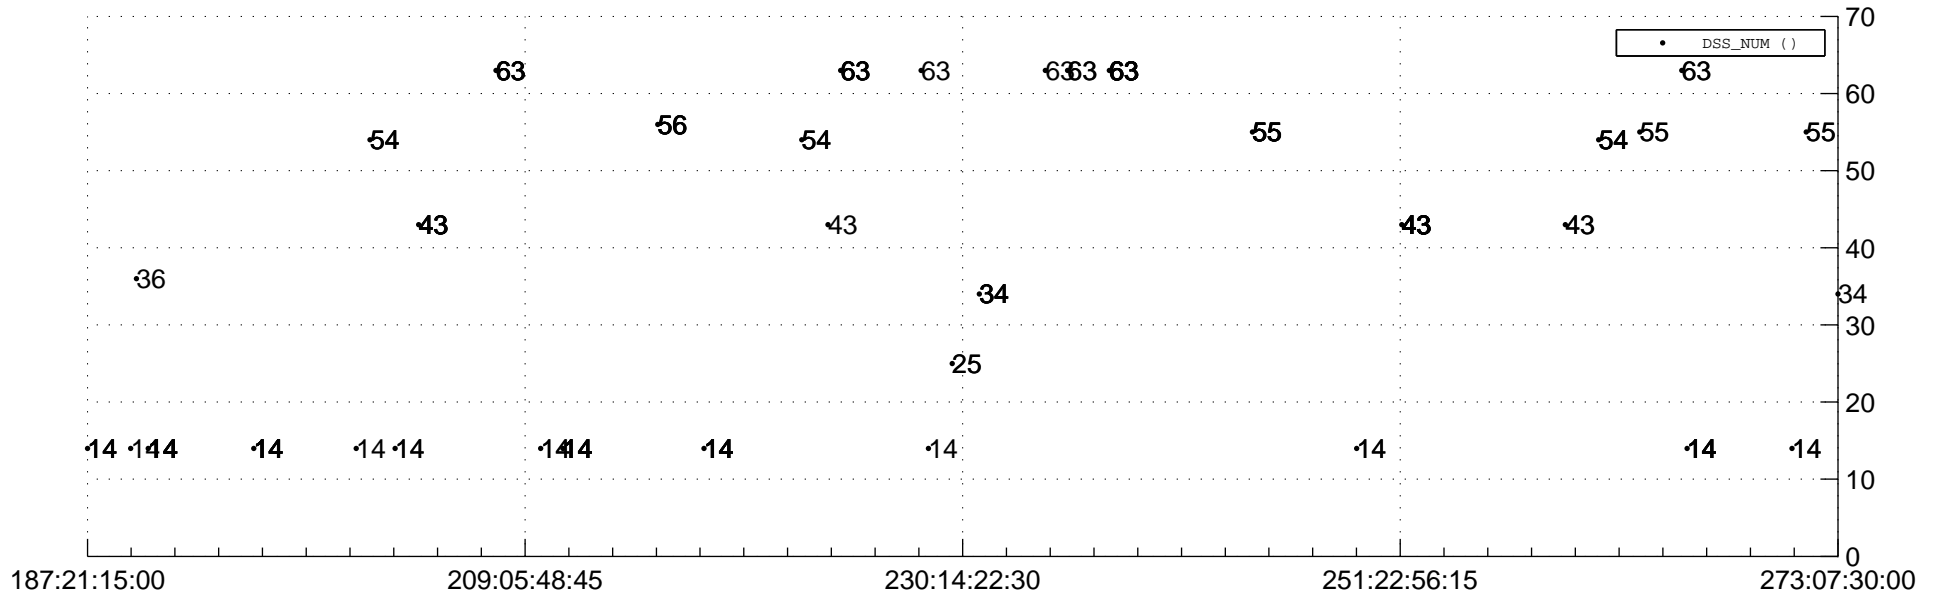

STEREO AHEAD Downlink Performance 2021:274

Number_of_Dropped_Frame

DSS_Station

Spacecraft Time (2021:187:21:15:00.000 -2021:273:07:30:00.000)

/disks/d81/project/stereo/mops/assessment/ahead/automation/output/engdump/yesterdaily/ahead_dp_2021_274.csv