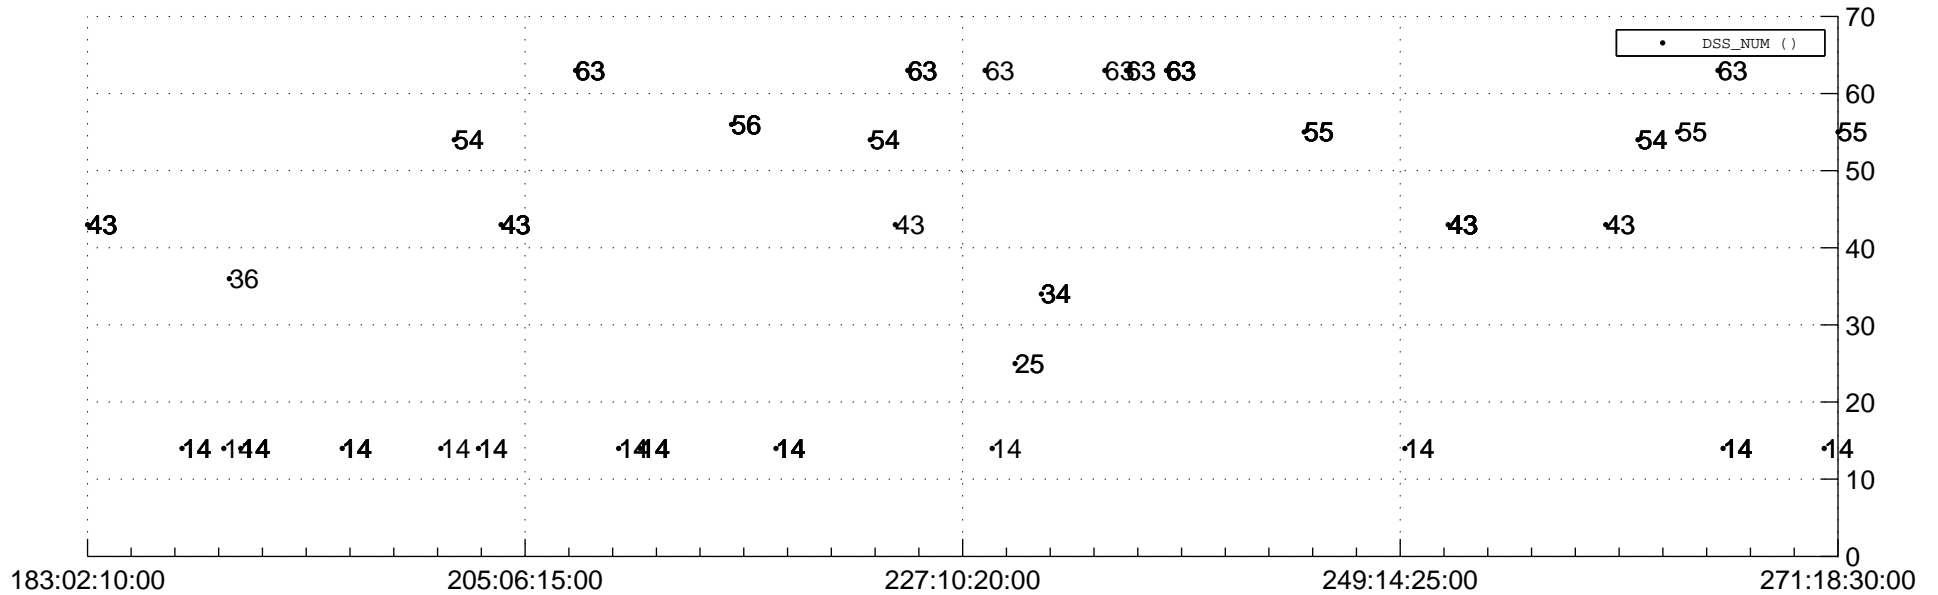

# STEREO AHEAD Downlink Performance 2021:273

## Number\_of\_Dropped\_Frame

## DSS\_Station

Spacecraft Time (2021:183:02:10:00.000 -2021:271:18:30:00.000)

/disks/d81/project/stereo/mops/assessment/ahead/automation/output/engdump/yesterdaily/ahead\_dp\_2021\_273.csv

Date Created:09/30/2021 08:48:53 AM