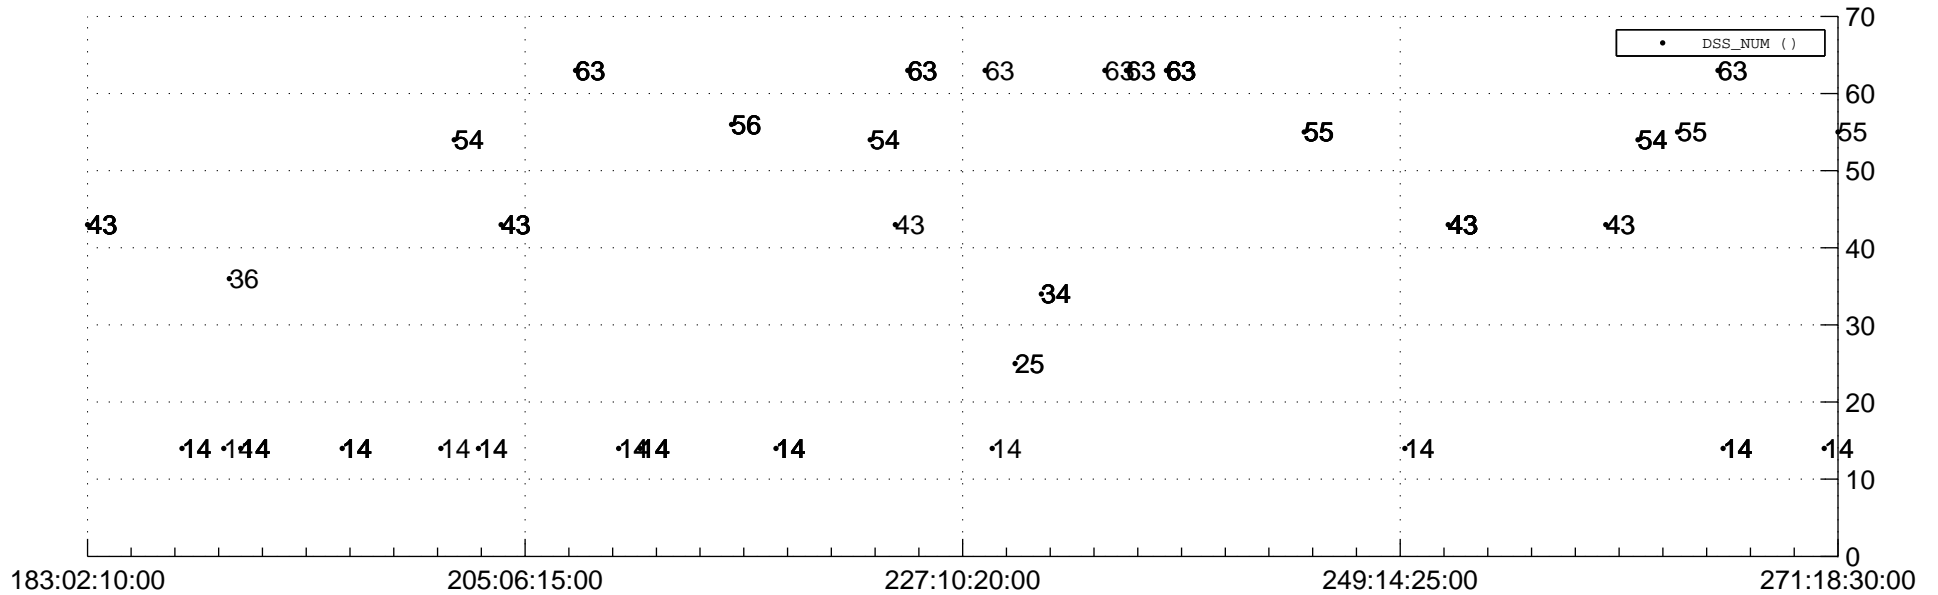

# STEREO AHEAD Downlink Performance 2021:272

## Number\_of\_Dropped\_Frame

## DSS\_Station

Spacecraft Time (2021:183:02:10:00.000 -2021:271:18:30:00.000)

/disks/d81/project/stereo/mops/assessment/ahead/automation/output/engdump/yesterdaily/ahead\_dp\_2021\_272.csv

Date Created:09/29/2021 09:05:20 AM