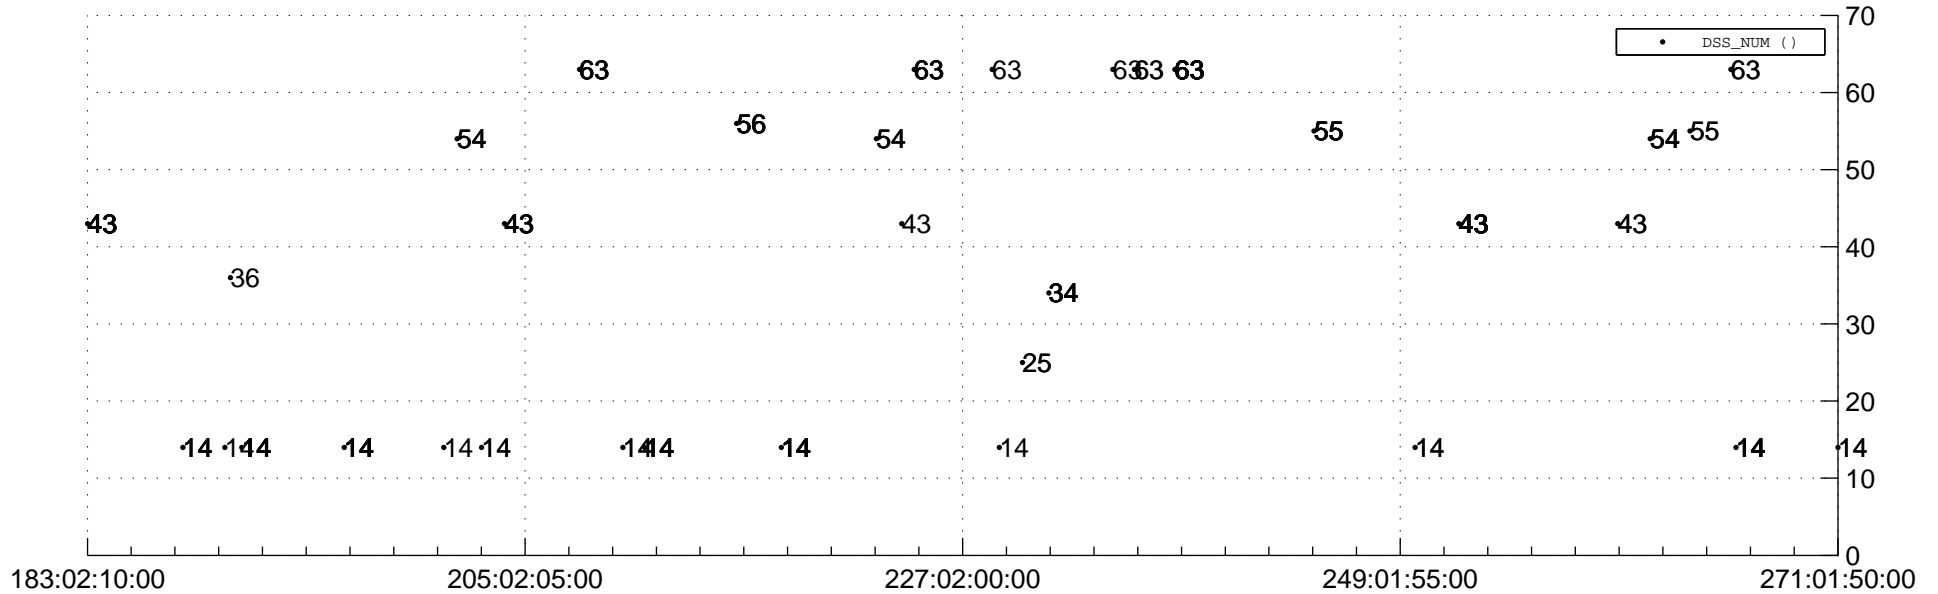

STEREO AHEAD Downlink Performance 2021:271

Number_of_Dropped_Frame

84

83

DSS_Station

Spacecraft Time (2021:183:02:10:00.000 -2021:271:01:50:00.000)

/disks/d81/project/stereo/mops/assessment/ahead/automation/output/engdump/yesterdaily/ahead_dp_2021_271.csv