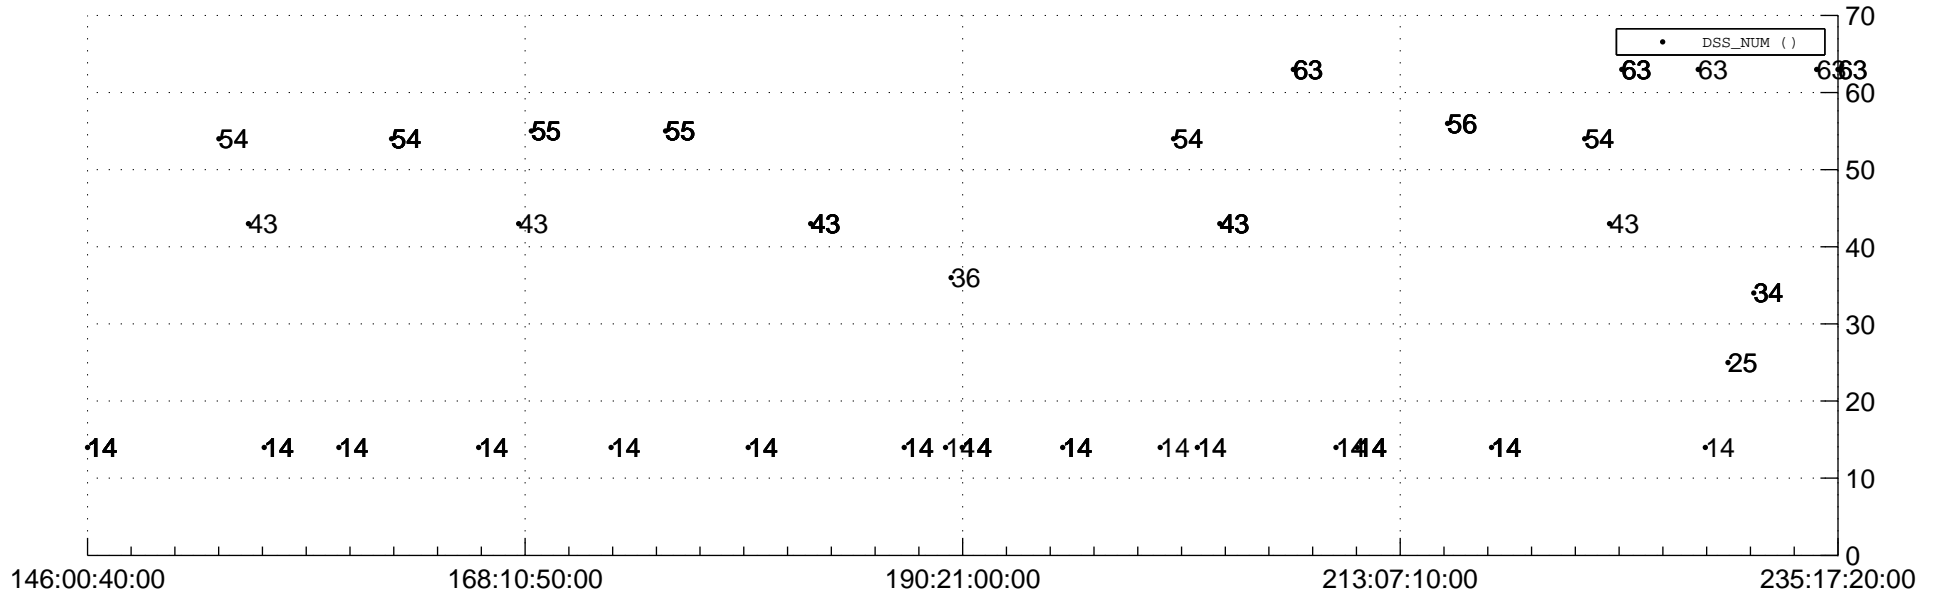

STEREO AHEAD Downlink Performance 2021:237

Number_of_Dropped_Frame

84

DSS_Station

Spacecraft Time (2021:146:00:40:00.000 -2021:235:17:20:00.000)

/disks/d81/project/stereo/mops/assessment/ahead/automation/output/engdump/yesterday/ahead_dp_2021_237.csv