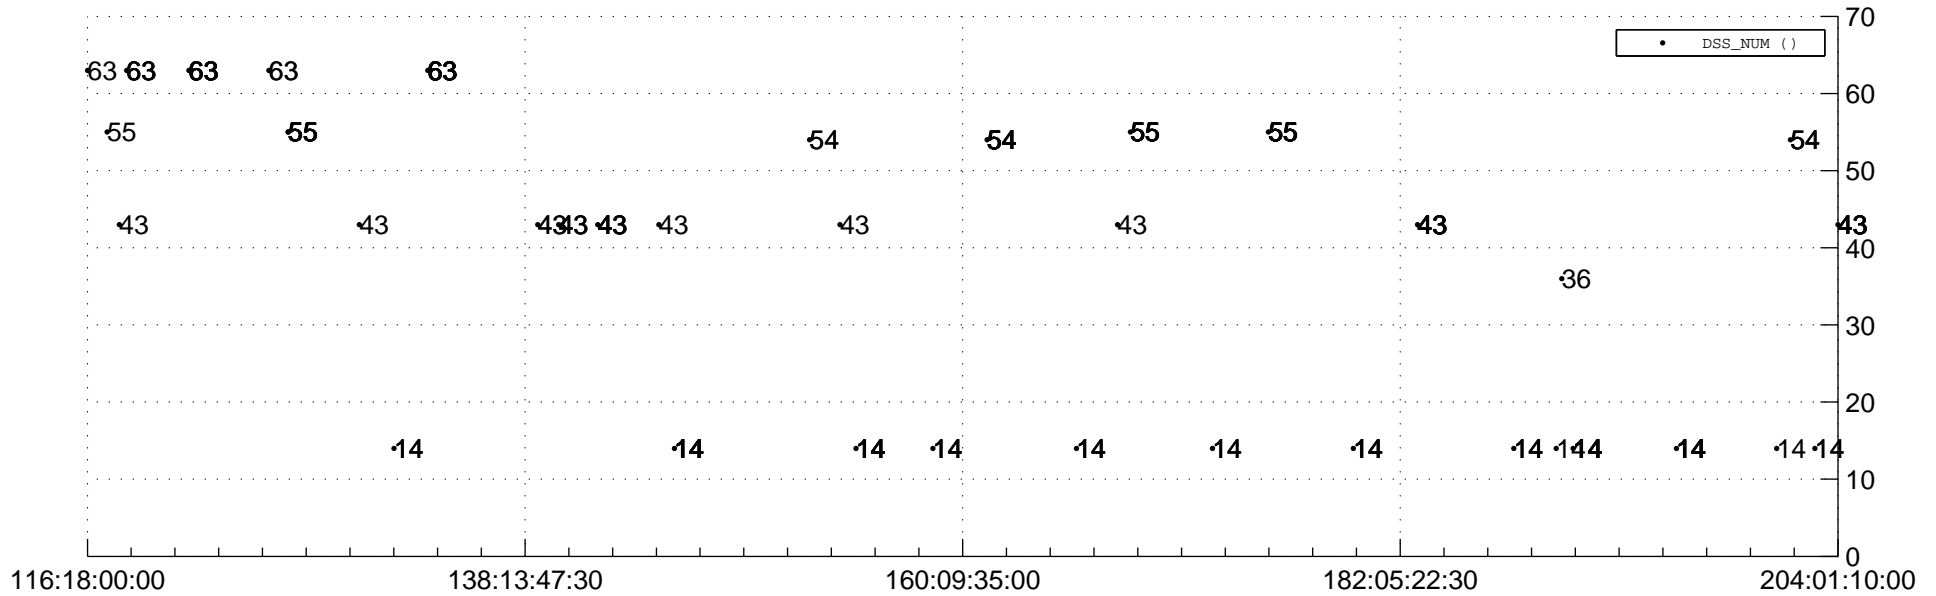

STEREO AHEAD Downlink Performance 2021:207

Number\_of\_Dropped\_Frame

DSS\_Station

Spacecraft Time (2021:116:18:00:00.000 –2021:204:01:10:00.000)

/disks/d81/project/stereo/mops/assessment/ahead/automation/output/engdump/yesterday/ahead\_dp\_2021\_207.csv