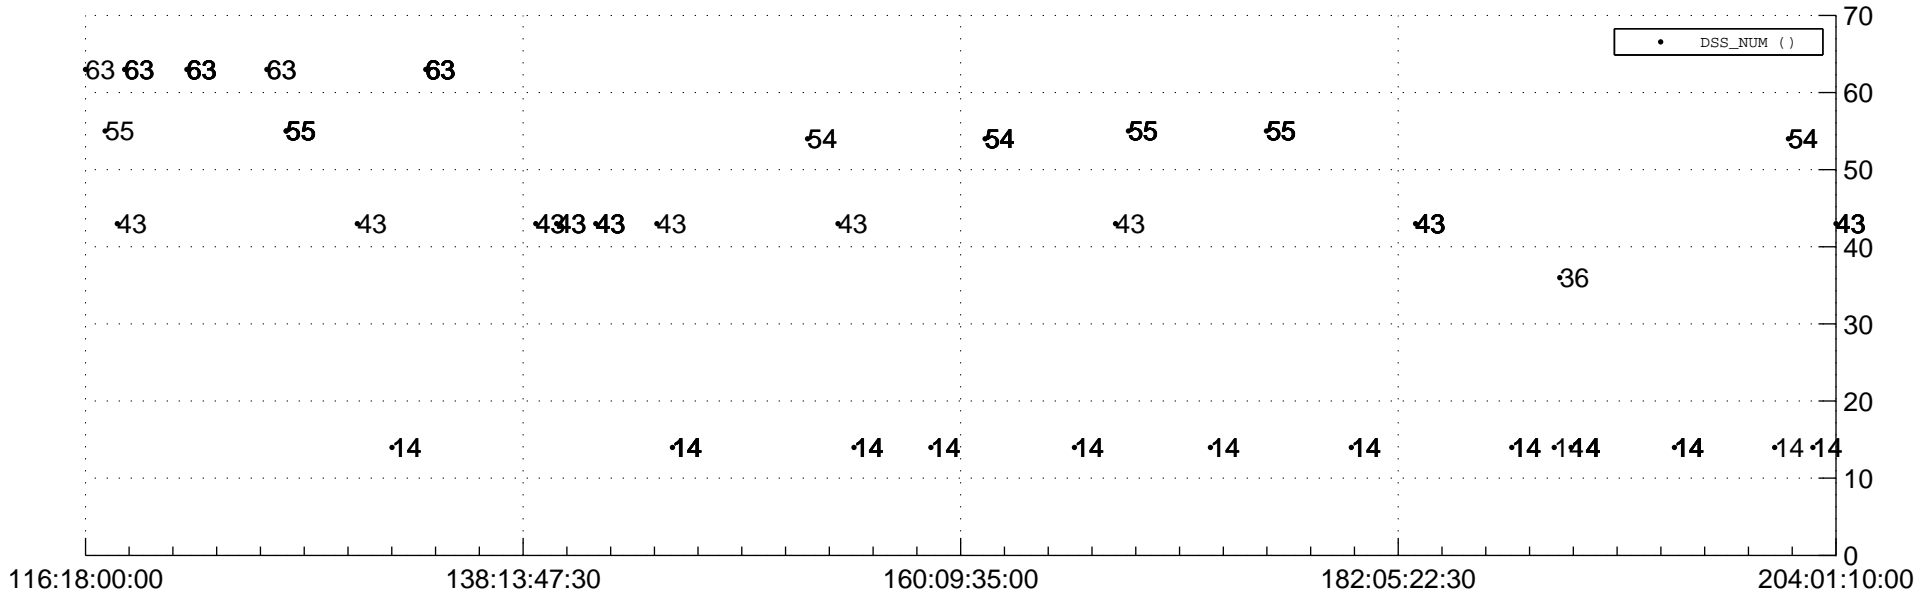

STEREO AHEAD Downlink Performance 2021:206

Number_of_Dropped_Frame

DSS_Station

Spacecraft Time (2021:116:18:00:00.000 –2021:204:01:10:00.000)

/disks/d81/project/stereo/mops/assessment/ahead/automation/output/engdump/yesterdaily/ahead_dp_2021_206.csv