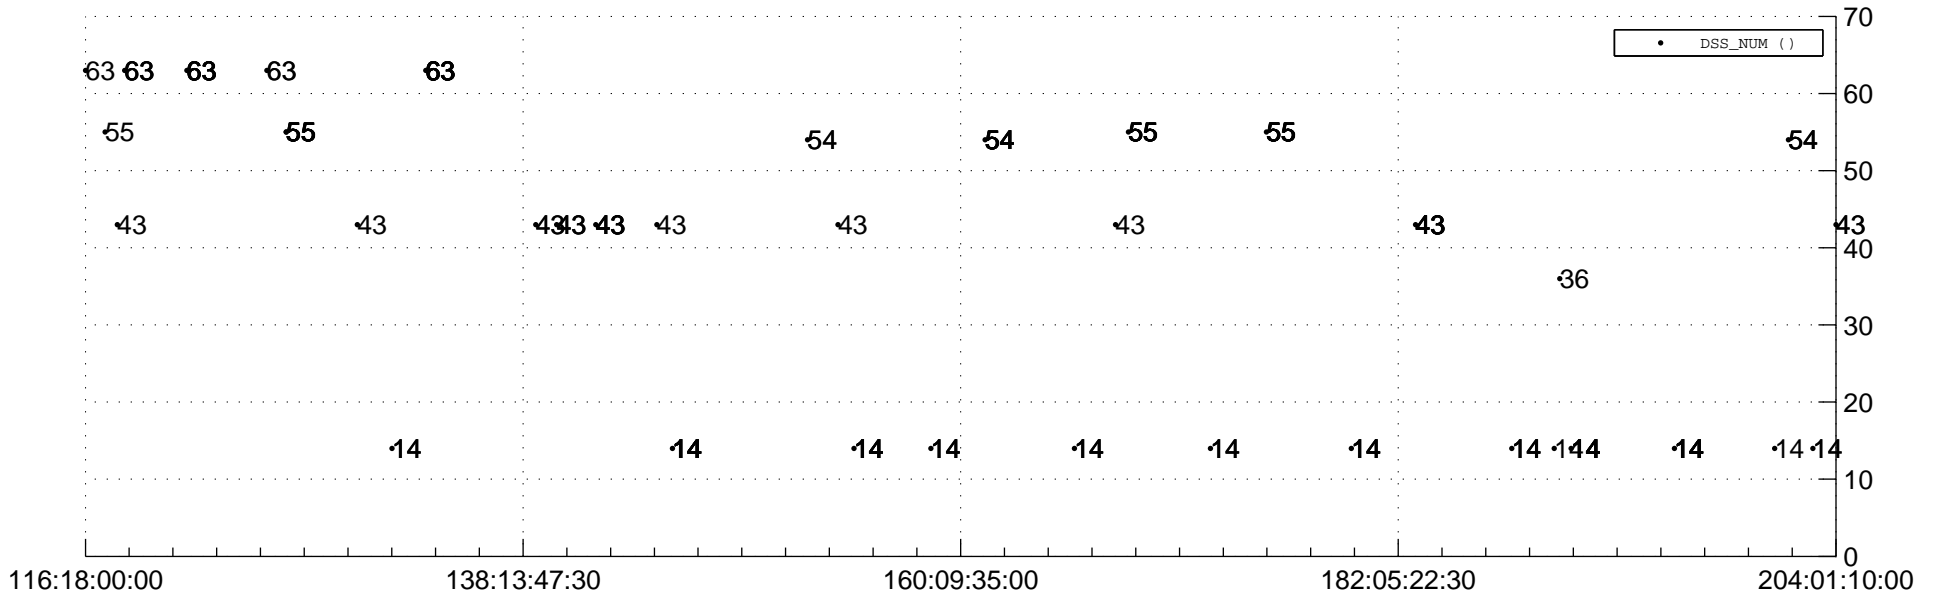

STEREO AHEAD Downlink Performance 2021:205

Number_of_Dropped_Frame

DSS_Station

Spacecraft Time (2021:116:18:00:00.000 –2021:204:01:10:00.000)

/disks/d81/project/stereo/mops/assessment/ahead/automation/output/engdump/yesterday/ahead_dp_2021_205.csv