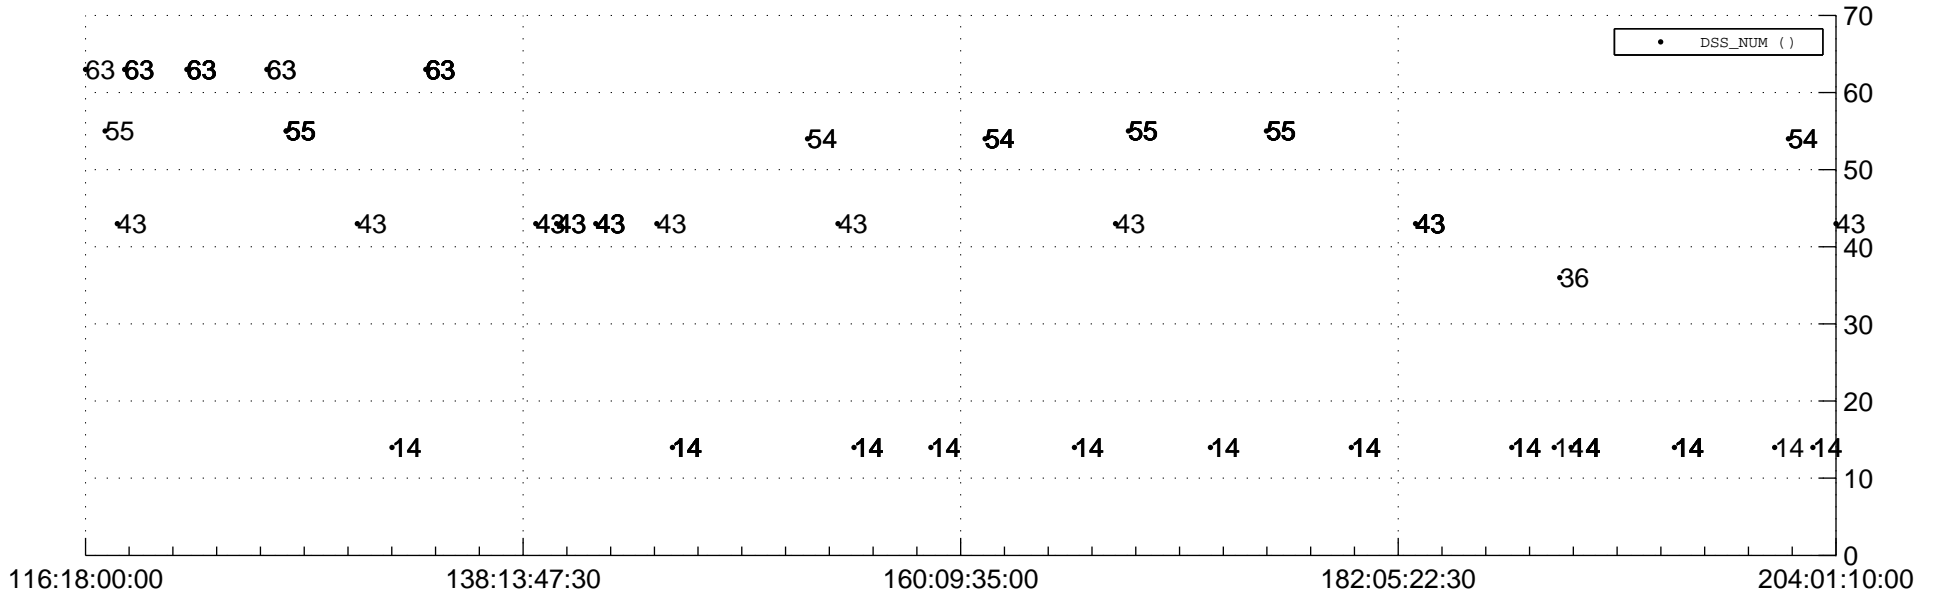

STEREO AHEAD Downlink Performance 2021:204

Number_of_Dropped_Frame

DSS_Station

Spacecraft Time (2021:116:18:00:00.000 –2021:204:01:10:00.000)

/disks/d81/project/stereo/mops/assessment/ahead/automation/output/engdump/yesterdaily/ahead_dp_2021_204.csv