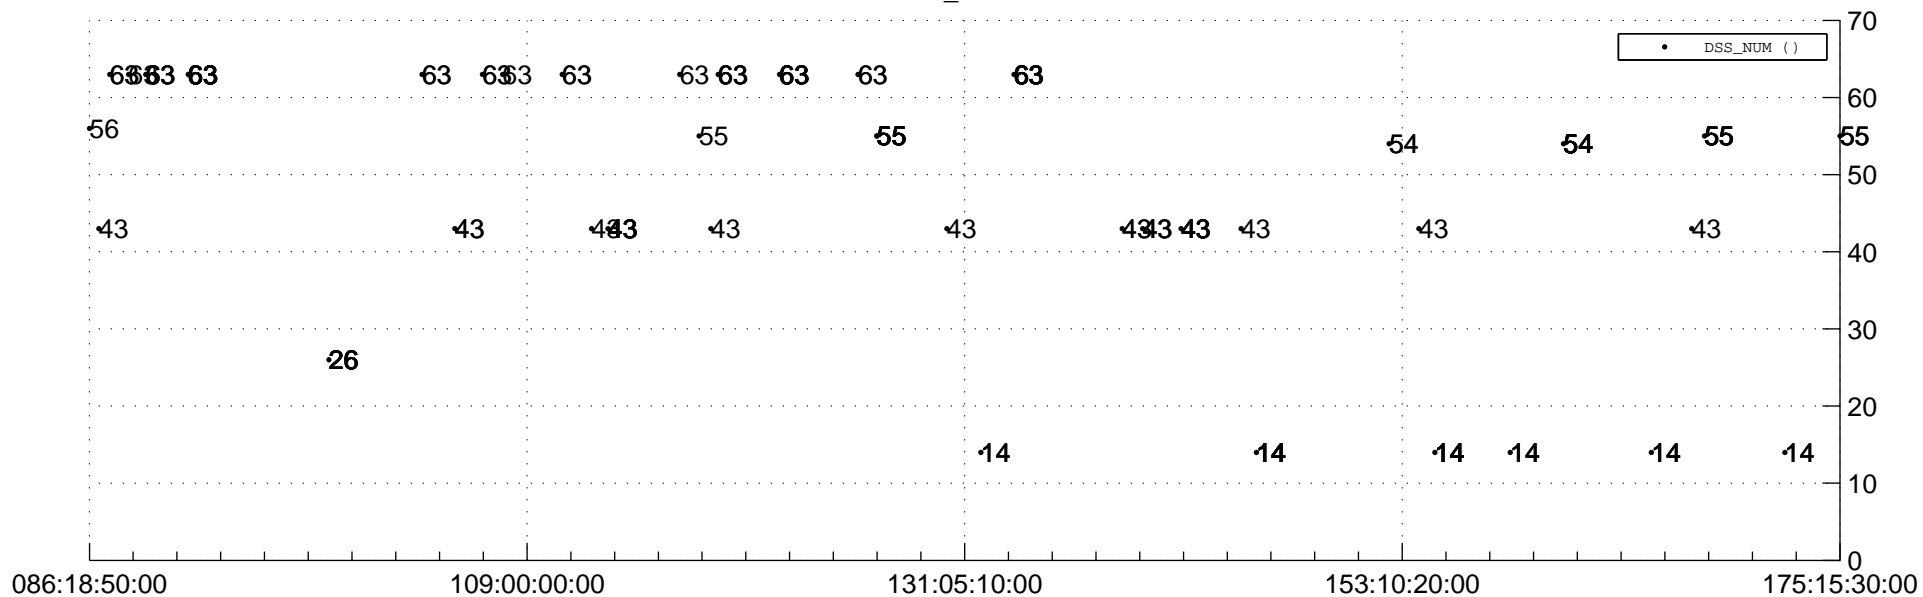

STEREO AHEAD Downlink Performance 2021:176

Number_of_Dropped_Frame

DSS_Station

Spacecraft Time (2021:086:18:50:00.000 -2021:175:15:30:00.000)

/disks/d81/project/sterео/mops/assessment/ahead/automation/output/engdump/yesterday/ahead_dp_2021_176.csv