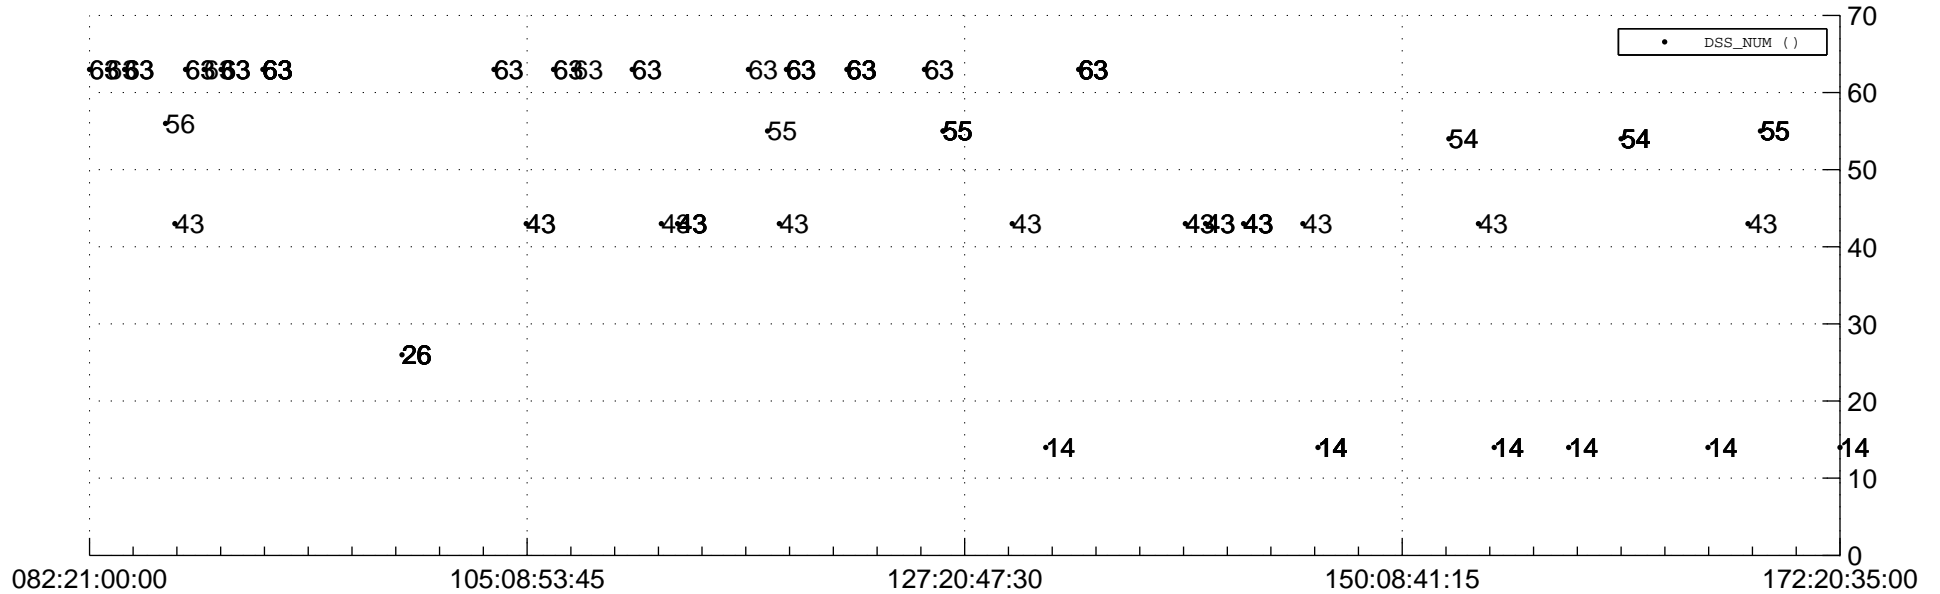

# STEREO AHEAD Downlink Performance 2021:175

## Number\_of\_Dropped\_Frame

## DSS\_Station

Spacecraft Time (2021:082:21:00:00.000 -2021:172:20:35:00.000)

/disks/d81/project/stereo/mops/assessment/ahead/automation/output/engdump/yesterday/ahead\_dp\_2021\_175.csv

Date Created:06/24/2021 08:24:30 AM