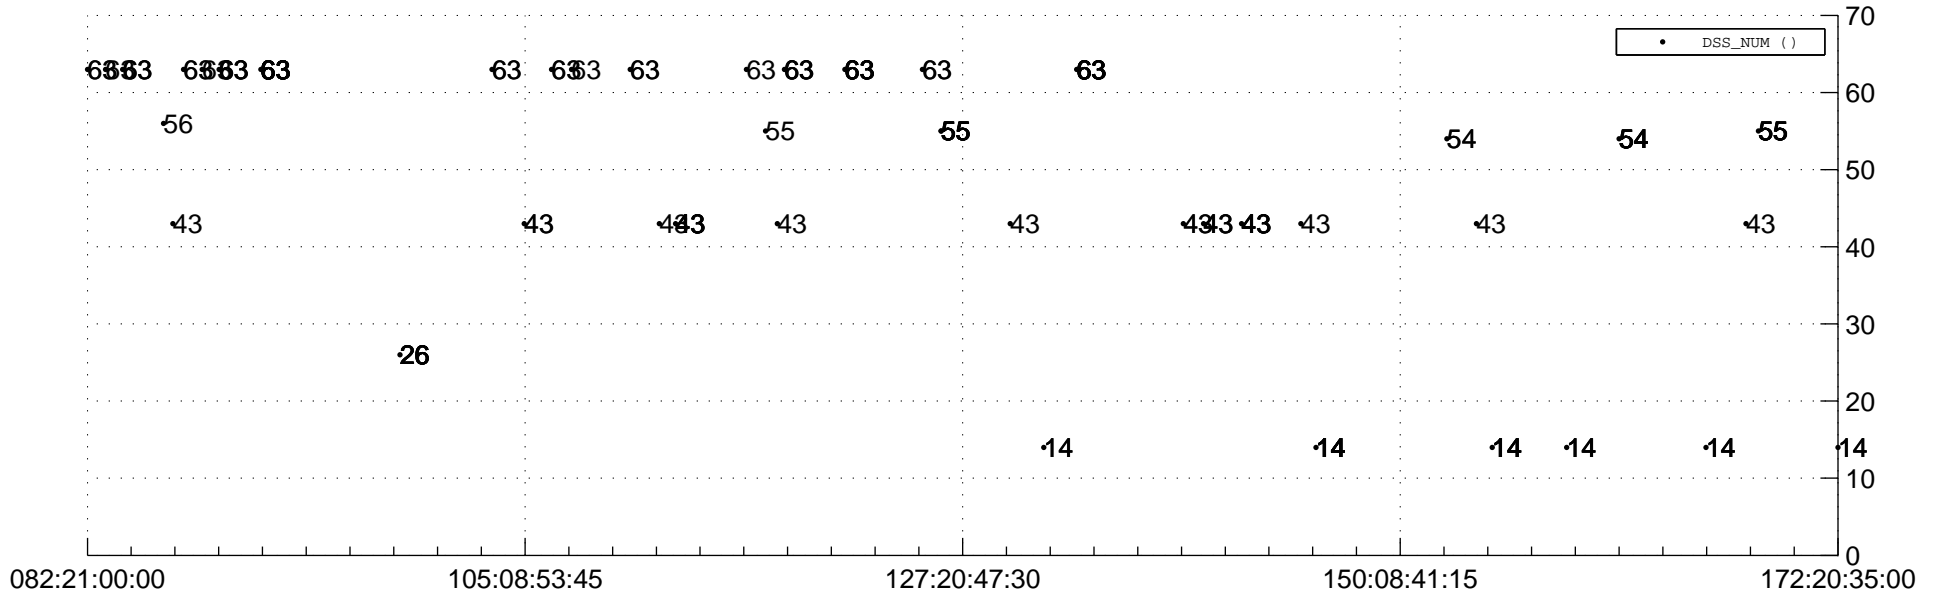

STEREO AHEAD Downlink Performance 2021:174

Number_of_Dropped_Frame

DSS_Station

Spacecraft Time (2021:082:21:00:00.000 -2021:172:20:35:00.000)

/disks/d81/project/stereo/mops/assessment/ahead/automation/output/engdump/yesterdaily/ahead_dp_2021_174.csv