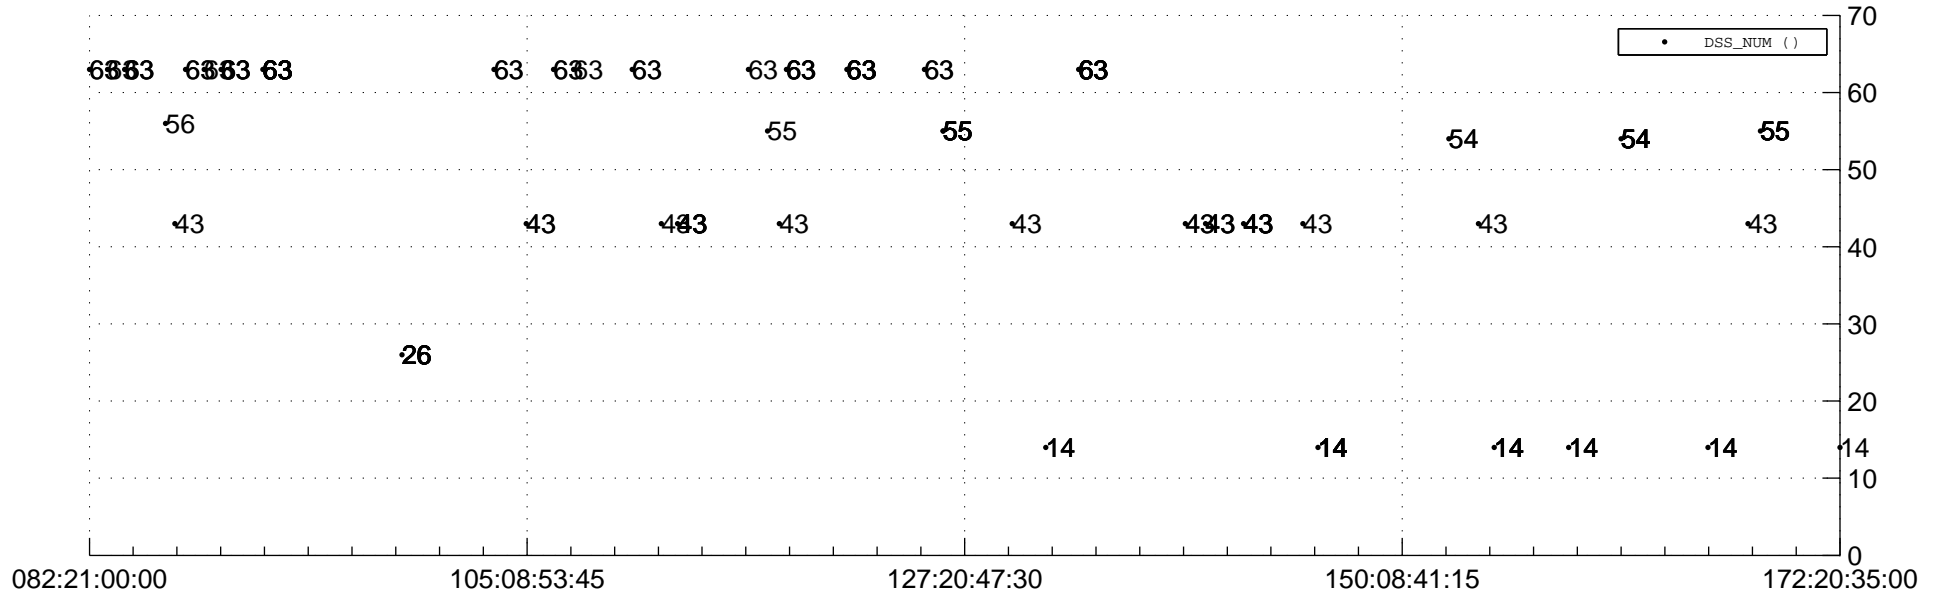

STEREO AHEAD Downlink Performance 2021:173

Number_of_Dropped_Frame

DSS_Station

Spacecraft Time (2021:082:21:00:00.000 -2021:172:20:35:00.000)

/disks/d81/project/stereo/mops/assessment/ahead/automation/output/engdump/yesterdaily/ahead_dp_2021_173.csv