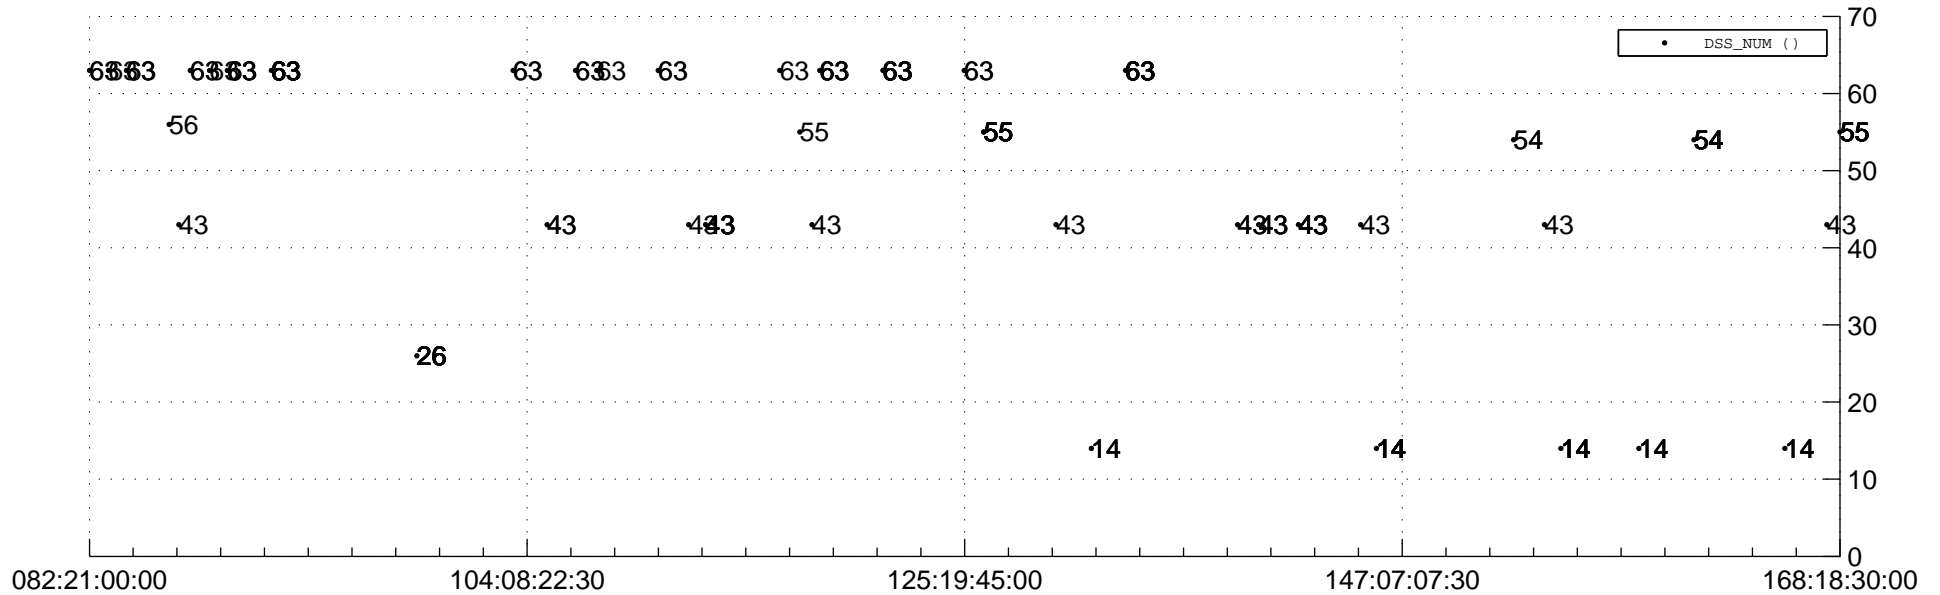

STEREO AHEAD Downlink Performance 2021:172

Number_of_Dropped_Frame

DSS_Station

Spacecraft Time (2021:082:21:00:00.000 -2021:168:18:30:00.000)

/disks/d81/project/stereo/mops/assessment/ahead/automation/output/engdump/yesterdaily/ahead_dp_2021_172.csv