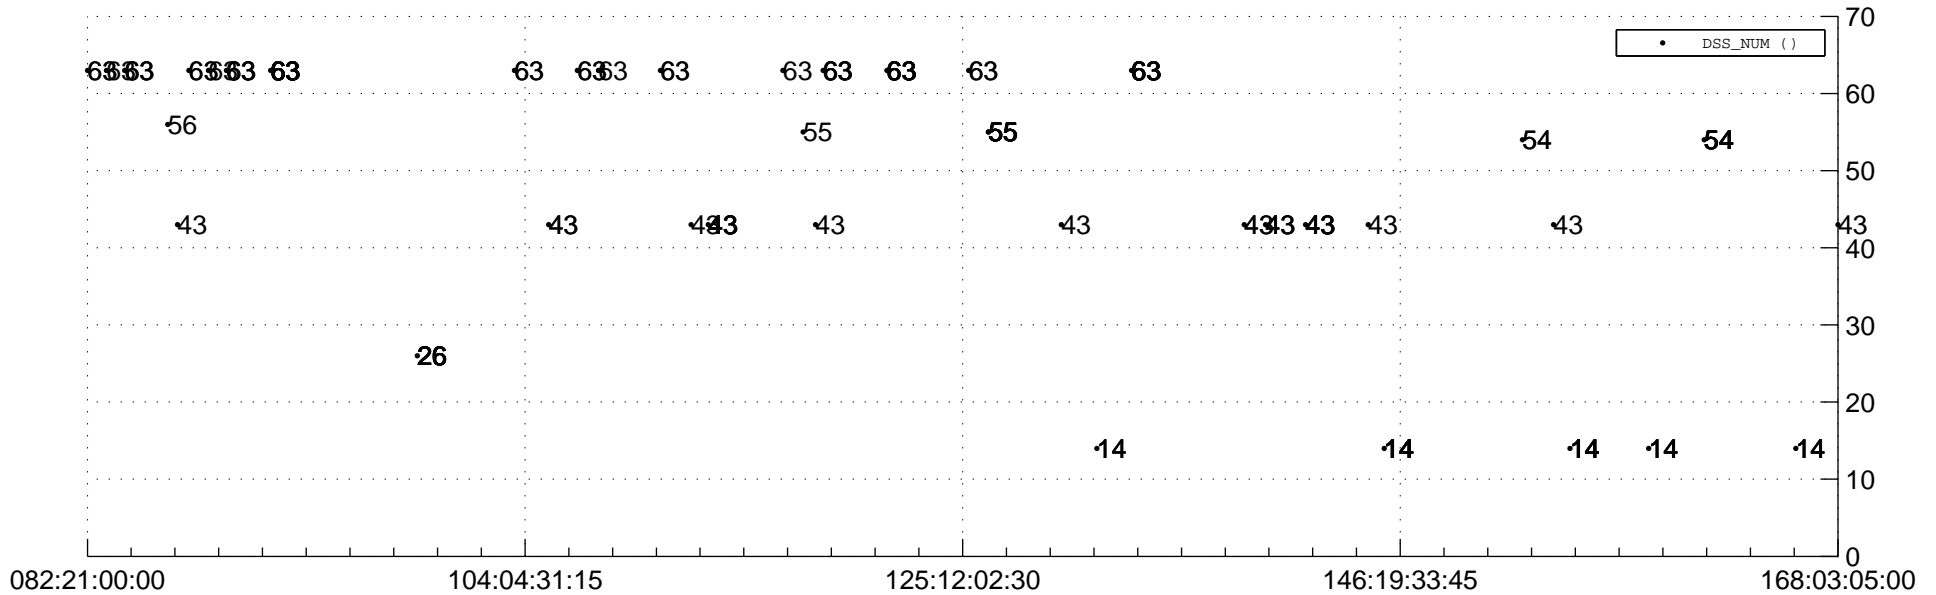

STEREO AHEAD Downlink Performance 2021:168

Number_of_Dropped_Frame

DSS_Station

Spacecraft Time (2021:082:21:00:00.000 -2021:168:03:05:00.000)

/disks/d81/project/stereo/mops/assessment/ahead/automation/output/engdump/yesterdaily/ahead_dp_2021_168.csv