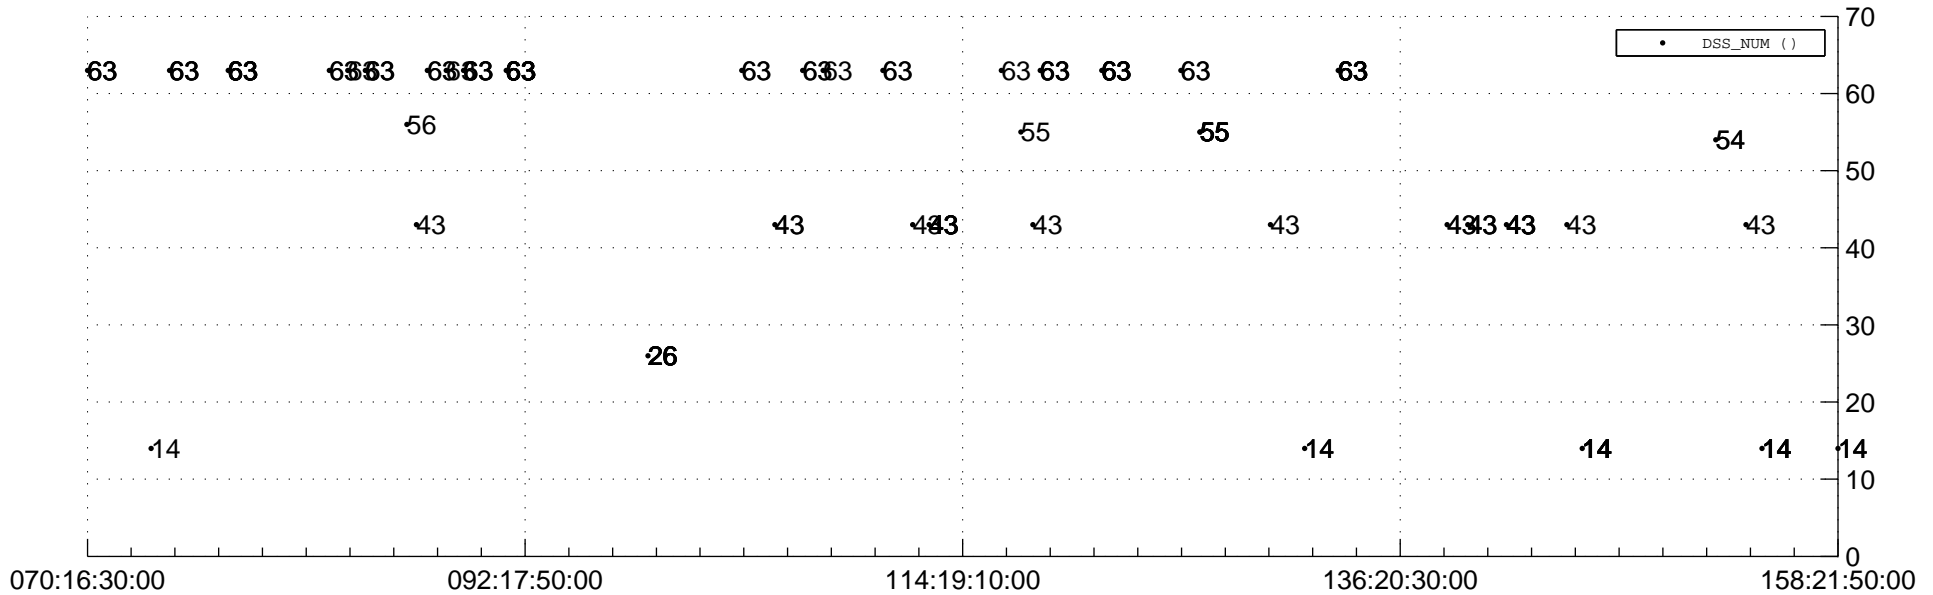

# STEREO AHEAD Downlink Performance 2021:160

## Number\_of\_Dropped\_Frame

## DSS\_Station

Spacecraft Time (2021:070:16:30:00.000 - 2021:158:21:50:00.000)

/disks/d81/project/stereo/mops/assessment/ahead/automation/output/engdump/yesterday/ahead\_dp\_2021\_160.csv

Date Created: 06/09/2021 09:35:50 AM