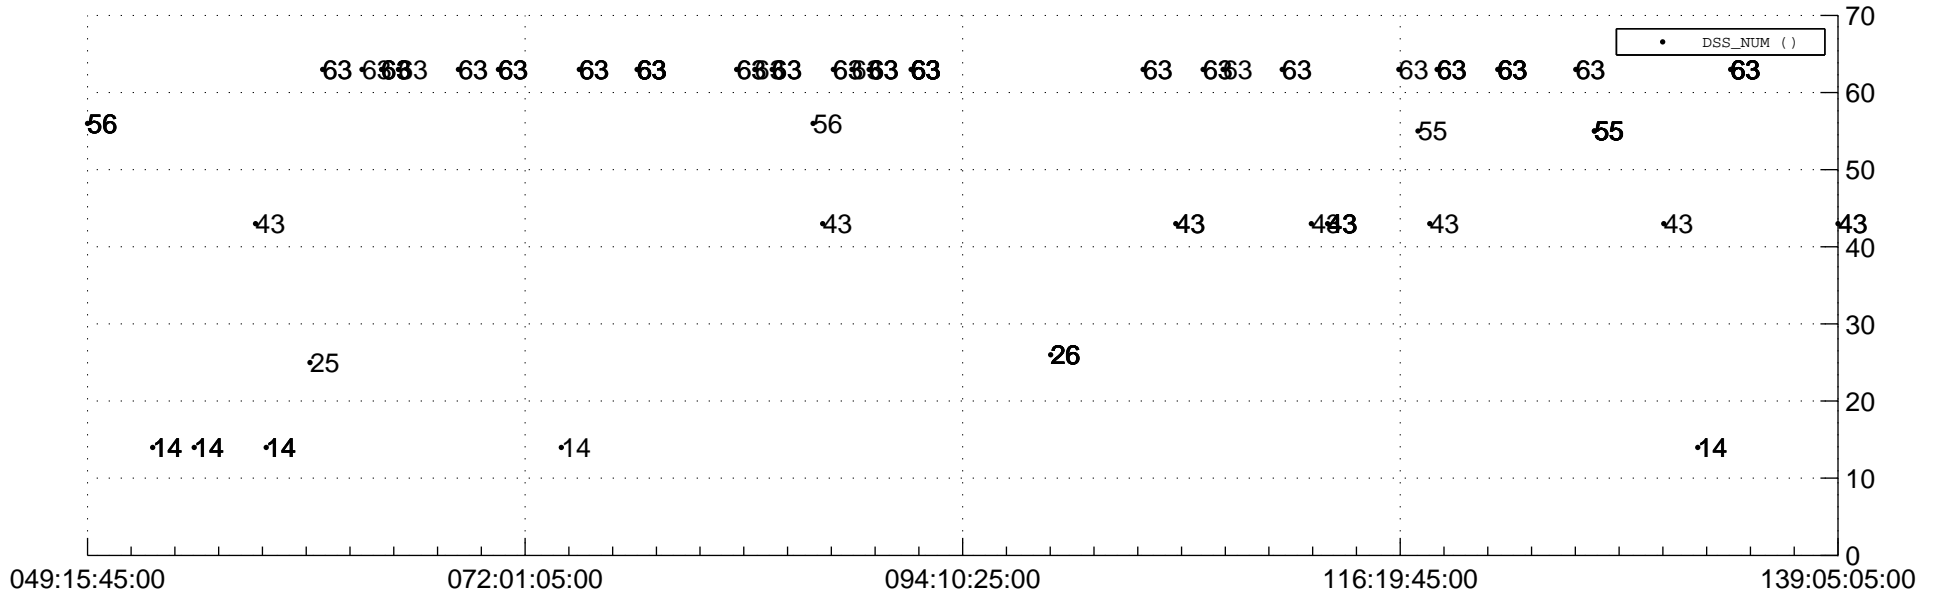

# STEREO AHEAD Downlink Performance 2021:140

## Number\_of\_Dropped\_Frame

## DSS\_Station

Spacecraft Time (2021:049:15:45:00.000 -2021:139:05:05:00.000)

/disks/d81/project/stereo/mops/assessment/ahead/automation/output/engdump/yesterdaily/ahead\_dp\_2021\_140.csv

Date Created:05/20/2021 08:36:59 AM